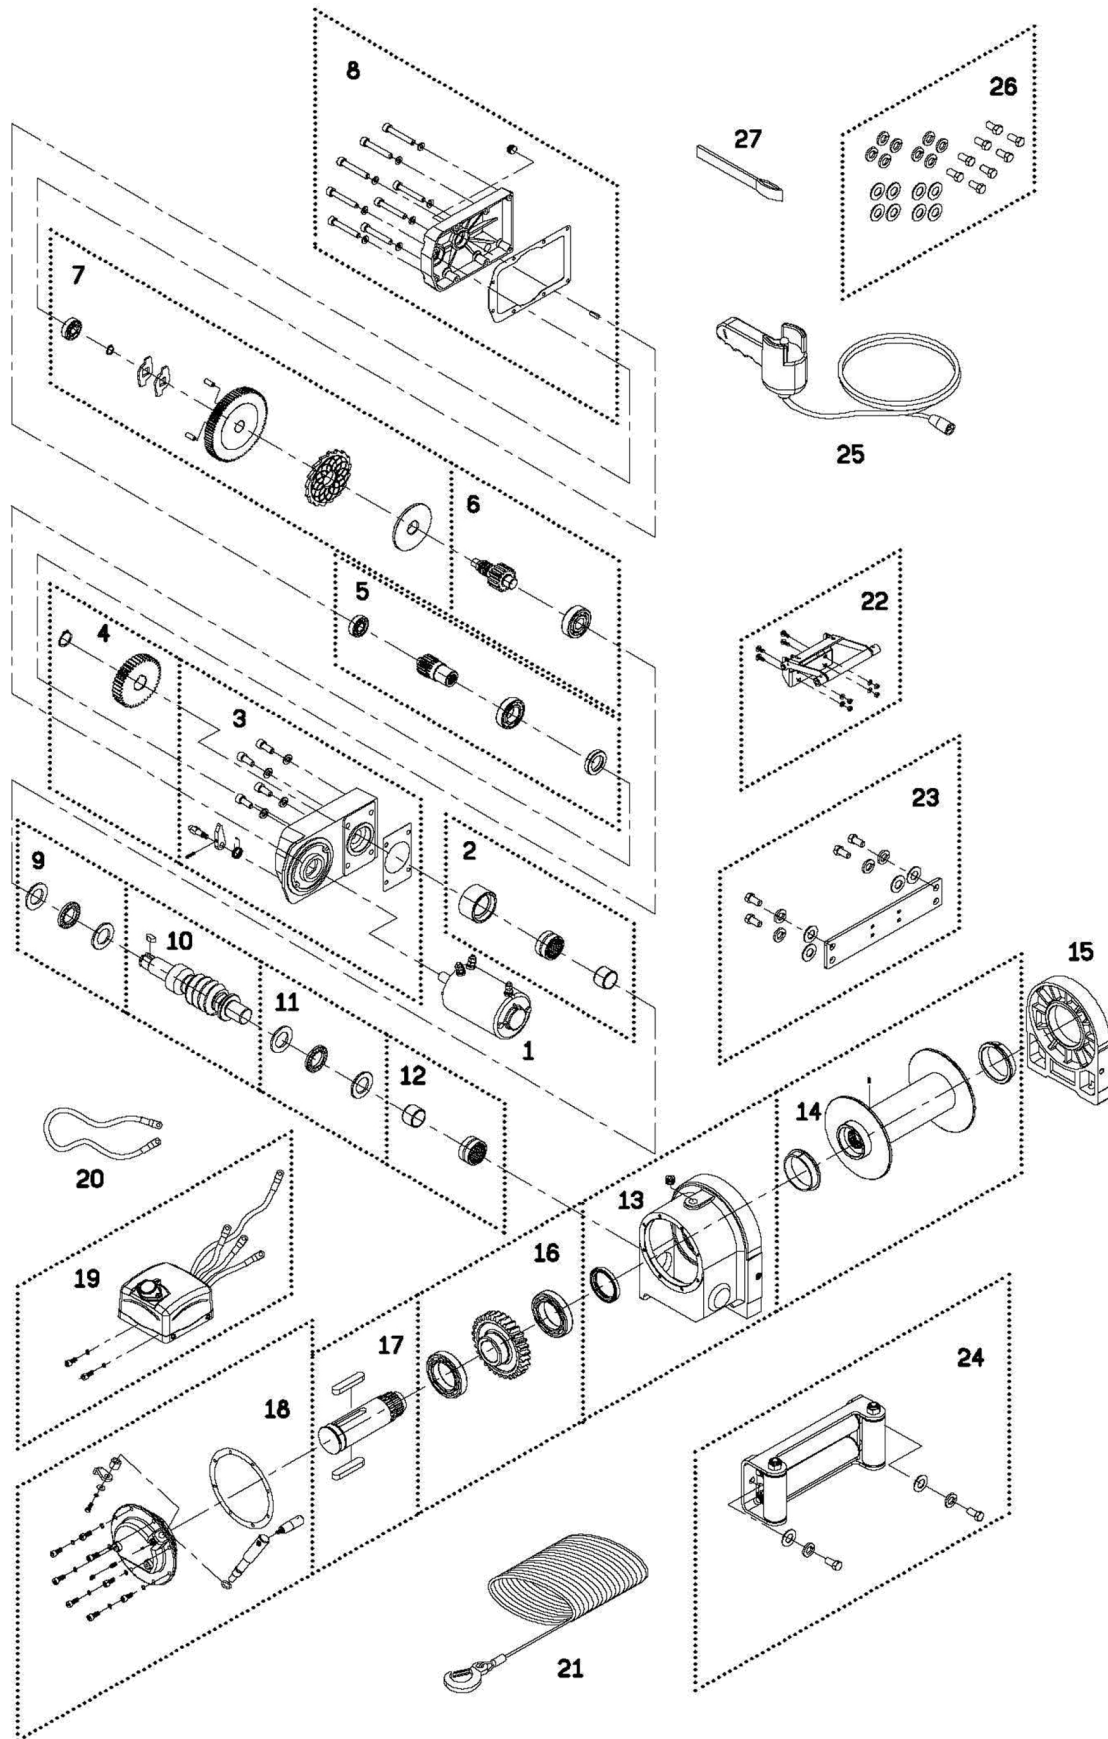

Wolf 8.5 24V
P/N 780988

PART LIST

No	PN	Description	Q'ty
1	881815	Motor 24V; 1,940w/2.6hp w/o thermal switch, series wound motor	1
2	880323	Bearing kit	1
3	880324	Gearbox base kit	1
4	880325	2nd gear kit	1
5	880326	1st shaft kit	1
6	880327	2nd shaft kit	1
7	880328	1st gear kit	1
8	880329	Gearbox upper base	1
9	880330	Thrust bearing kit	1
10	880331	Worm kit	1
11	880332	Thrust bearing kit	1
12	880333	Needle bearing kit	1
13	880334	Gear box kit	1
14	880335	Drum kit	1
15	880336	Support rack	1
16	880337	Worm wheel kit	1
17	880338	Output shaft kit	1
18	880339	Gearbox rear cover kit	1
19	880341	Detachable control box 24V	1
20	880009	Grounding lead	1
21	881239	Wire rope w/hook	1
22	880358	Cable tensioner, WA-0905	1
23	880359	Tie bar kit	1
24	880023	Roller fairlead, WA-0510	1
25	880025	Remote control	1
26	880343	Mounting hardware	1
27	880026	Handsaver strap	1

Telephone: +44 (0)1482 620991
Email: sales@winchsystems.co.uk
Web: www.winchsystems.co.uk

Telephone: +44 (0)1482 620991
Email: sales@winchsystems.co.uk
Web: www.winchsystems.co.uk