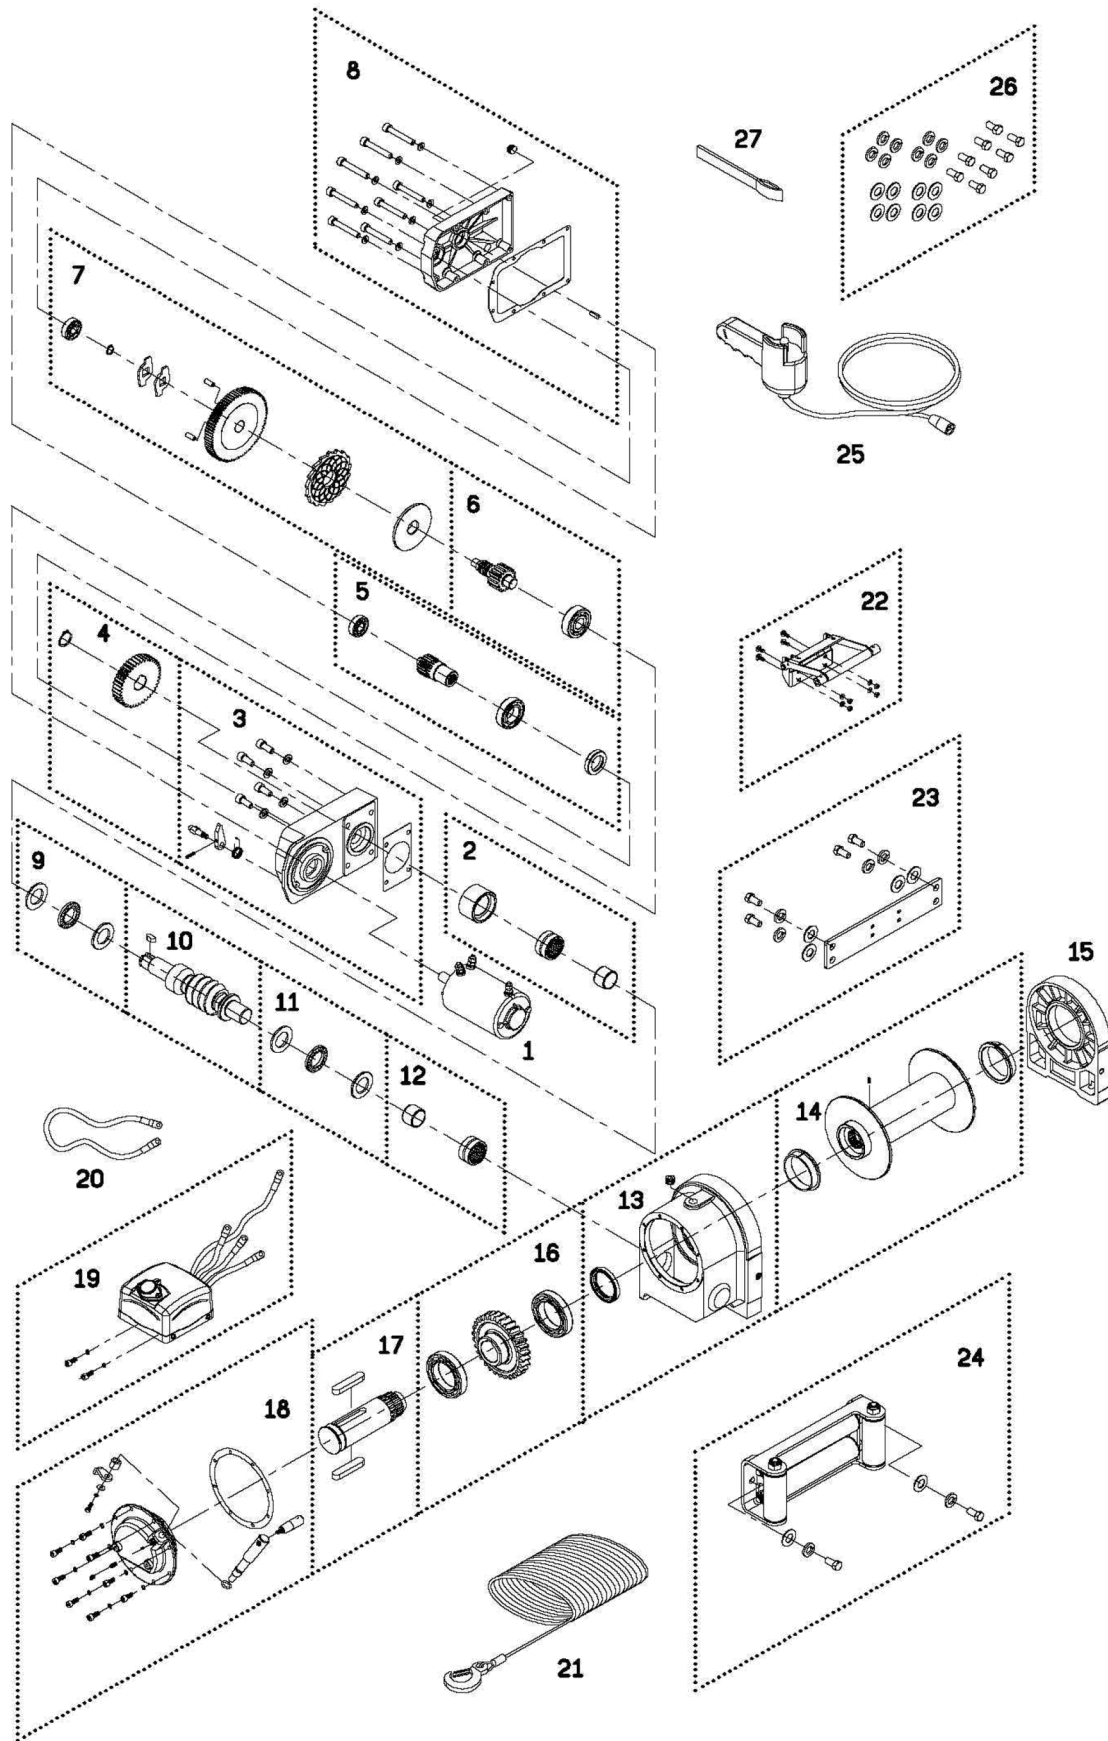

Wolf 12.0 24V
P/N 783415

PART LIST

No	P/N	Description	Q'ty
1	882469	Motor 24V	1
2	880323	Bearing kit	1
3	880324	Gearbox base kit	1
4	880325	2nd gear kit	1
5	880355	1st shaft kit	1
6	880327	2nd shaft kit	1
7	880356	1st gear kit	1
8	880329	Gearbox upper base	1
9	880330	Thrust bearing kit	1
10	880331	Worm kit	1
11	880332	Thrust bearing kit	1
12	880333	Needle bearing kit	1
13	880334	Gear box kit	1
14	880357	Drum kit	1
15	880336	Support rack	1
16	880337	Worm wheel kit	1
17	880338	Output shaft kit	1
18	880339	Gearbox rear cover kit	1
19	880341	Detachable control box 24V	1
20	880009	Grounding lead	1
21	880106	Wire rope w/hook	1
22	880358	Cable tensioner	1
23	880359	Tie bar kit	1
24	880023	Roller fairlead	1
25	880025	Remote control	1
26	880343	Mounting hardware	1
27	880026	Handsaver strap	1

Telephone: +44 (0)1482 620991
Email: sales@winchsystems.co.uk
Web: www.winchsystems.co.uk

Telephone: +44 (0)1482 620991
Email: sales@winchsystems.co.uk
Web: www.winchsystems.co.uk