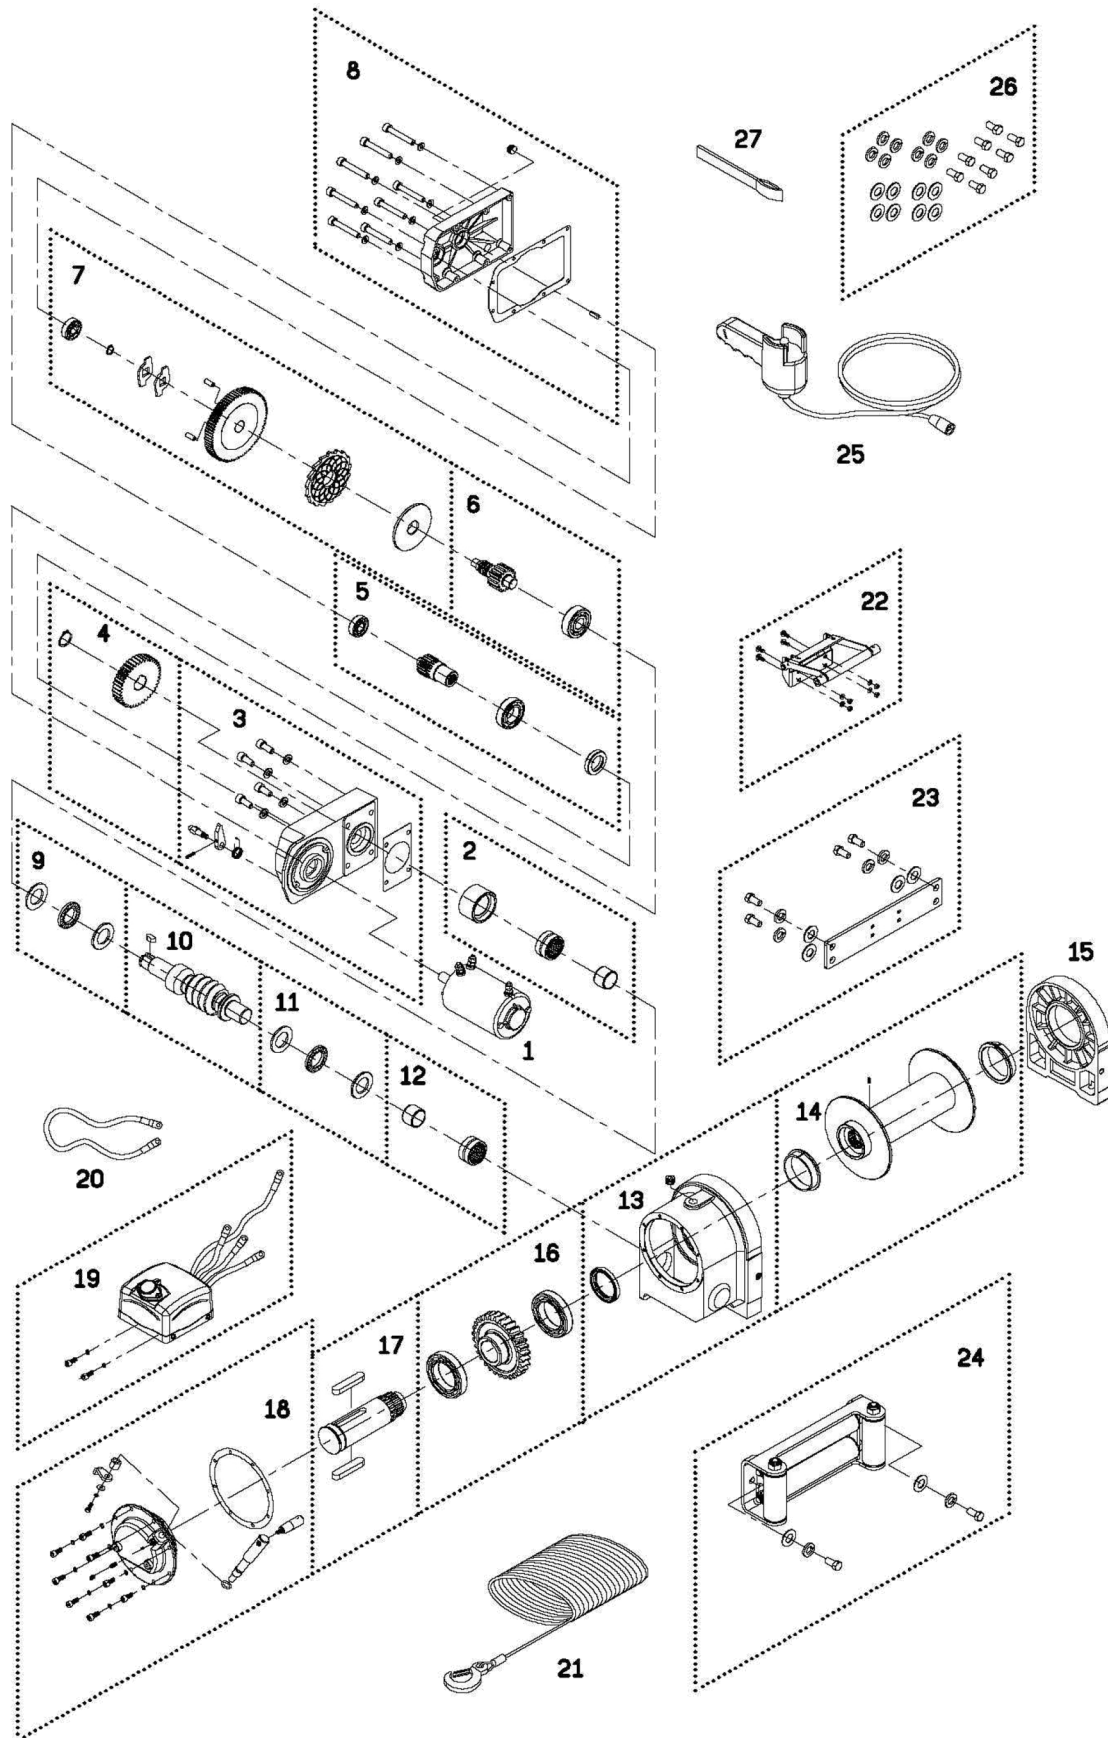

Wolf 12.0 12V

P/N 782478

PART LIST

No	PN	Description	Q'ty
1	881778	Motor 12V; 3,430W/4.6hp	1
2	880323	Bearing kit	1
3	880324	Gearbox base kit	1
4	880325	2nd gear kit	1
5	880355	1st shaft kit	1
6	880327	2nd shaft kit	1
7	880356	1st gear kit	1
8	880329	Gearbox upper base	1
9	880330	Thrust bearing kit	1
10	880331	Worm kit	1
11	880332	Thrust bearing kit	1
12	880333	Needle bearing kit	1
13	880334	Gear box kit	1
14	880357	Drum kit	1
15	880336	Support rack	1
16	880337	Worm wheel kit	1
17	880338	Output shaft kit	1
18	880339	Gearbox rear cover kit	1
19	880340	Detachable control box 12V	1
20	880009	Grounding lead	1
21	880106	Wire rope w/hook	1
22	880358	Cable tensioner	1
23	880359	Tie bar kit	1
24	880023	Roller fairlead	1
25	880025	Remote control	1
26	880343	Mounting hardware	1
27	880026	Handsaver strap	1

Telephone: +44 (0)1482 620991
Email: sales@winchsystems.co.uk
Web: www.winchsystems.co.uk

Telephone: +44 (0)1482 620991
Email: sales@winchsystems.co.uk
Web: www.winchsystems.co.uk