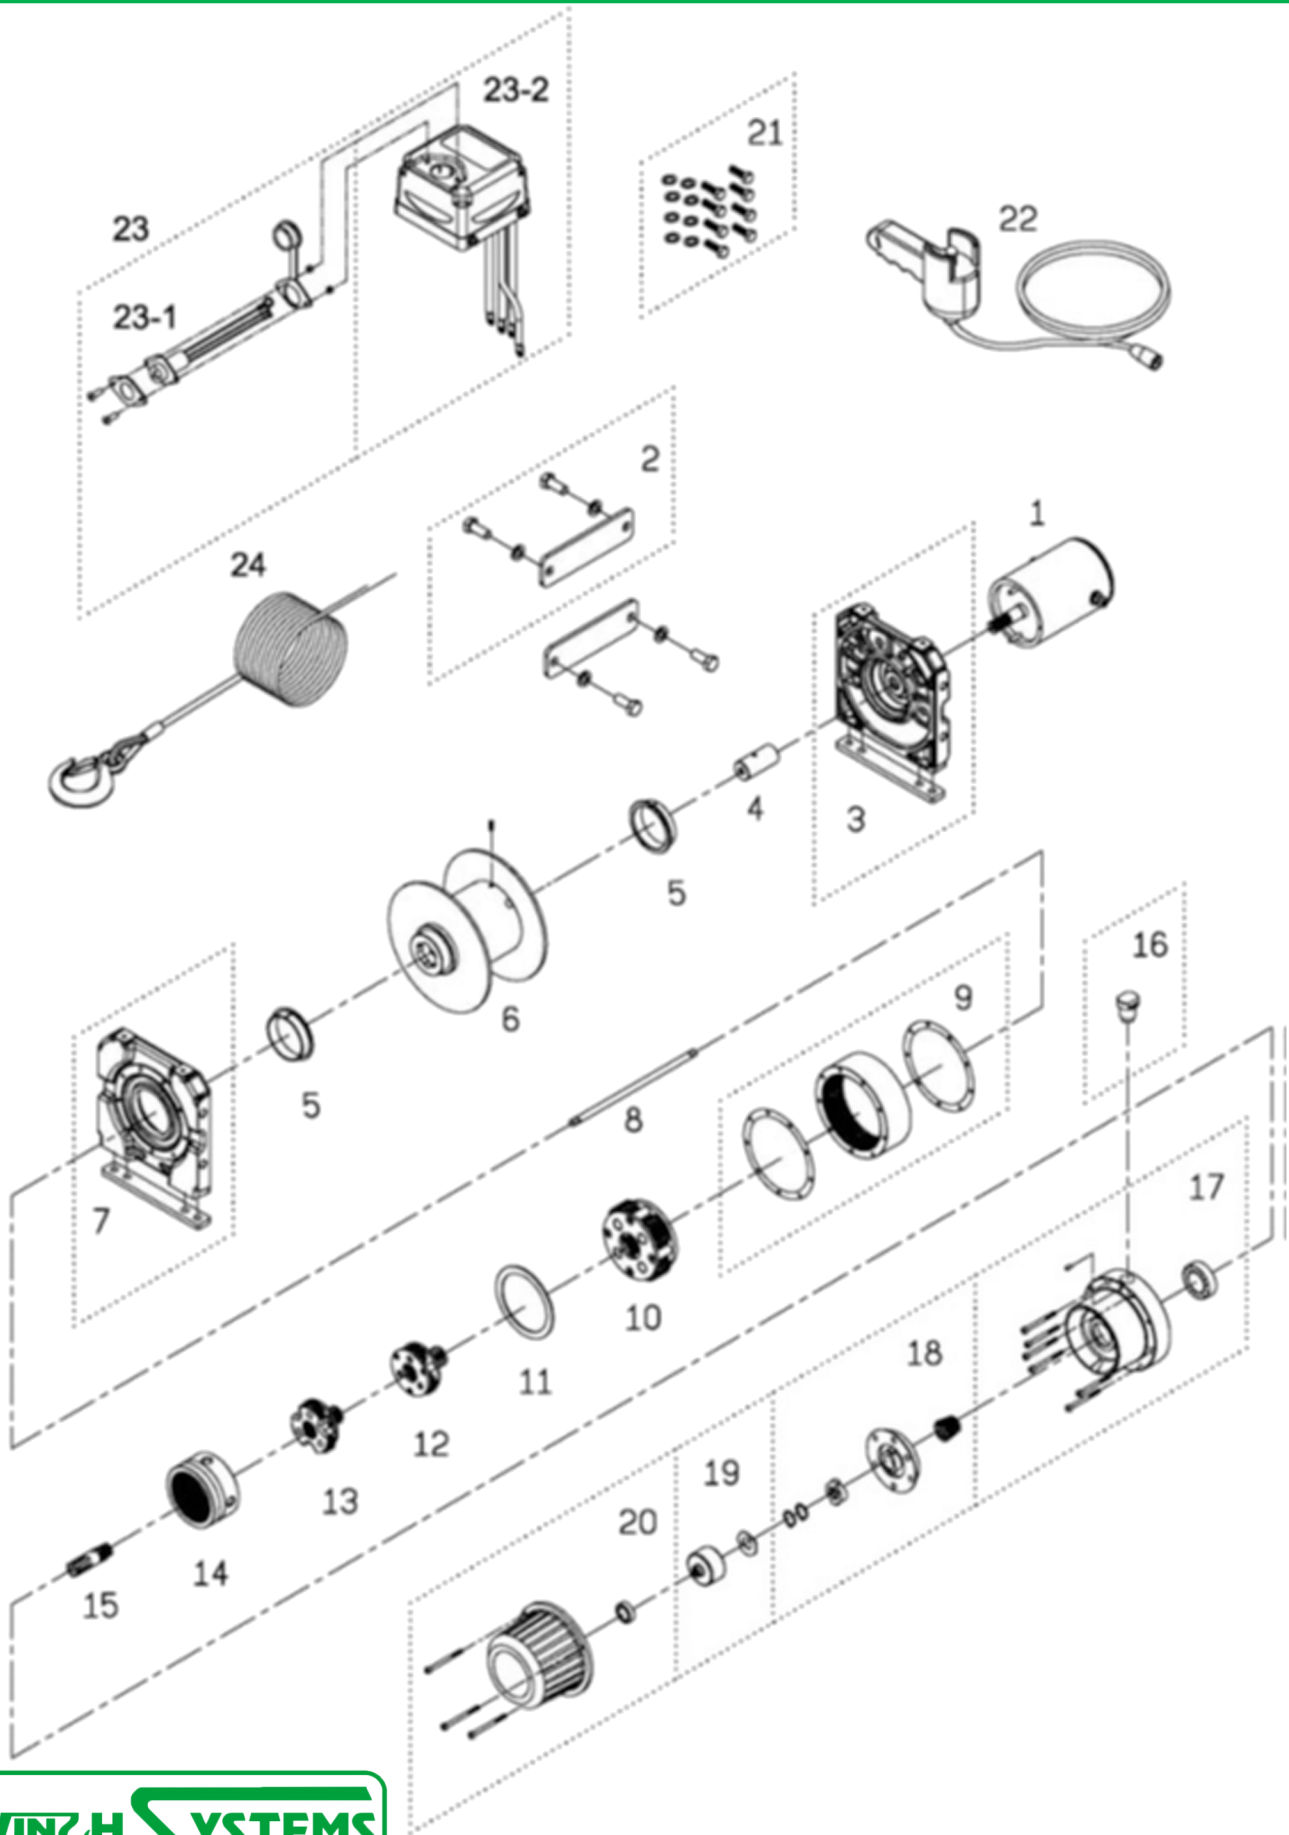

ComeUp GTD 2200 Part Numbers: 752103 (12v) / 752104 (24v)

Item	Part No.	Description	Q'ty	Price
1	882373	Motor 12V	1	
	882374	Motor 24V	1	
2	882430	Tie bar kit	2	
3	882427	Motor support rack	1	
4	880005	Motor coupling	1	
5	880006	Drum bushing	2	
6	882431	Drum kit	1	
7	882428	Gearbox support rack	1	
8	882432	1st shaft	1	
9	882424	3rd ring gear kit	1	
10	881525	3rd stage carrier	1	
11	880014	3rd bushing	1	
12	881526	2nd stage carrier kit	1	
13	881527	1st stage carrier	1	
14	881528	1st & 2nd ring gear	1	
15	880018	1st pinion kit	1	
16	882433	Tap screw	1	
17	882425	Gear box kit	1	
18	882529	Cone brake disc kit	1	
19	883320	Brake dutch base	1	
20	882426	Brake cover kit	1	
21	882485	Mounting hardware	1	
22	880025	Remote control	1	
23	882360	Control box 12V	1	
	882361	Control box 24V	1	
23-1	880029	Remote socket kit	1	
23-2	882362	Control pack 12V	1	
	882363	Control pack 24V	1	
24	881149	Wire rope w/hook	1	

Telephone: +44 (0)1482 620991
Email: sales@winchsystems.co.uk
Web: www.winchsystems.co.uk

Telephone: +44 (0)1482 620991
Email: sales@winchsystems.co.uk
Web: www.winchsystems.co.uk