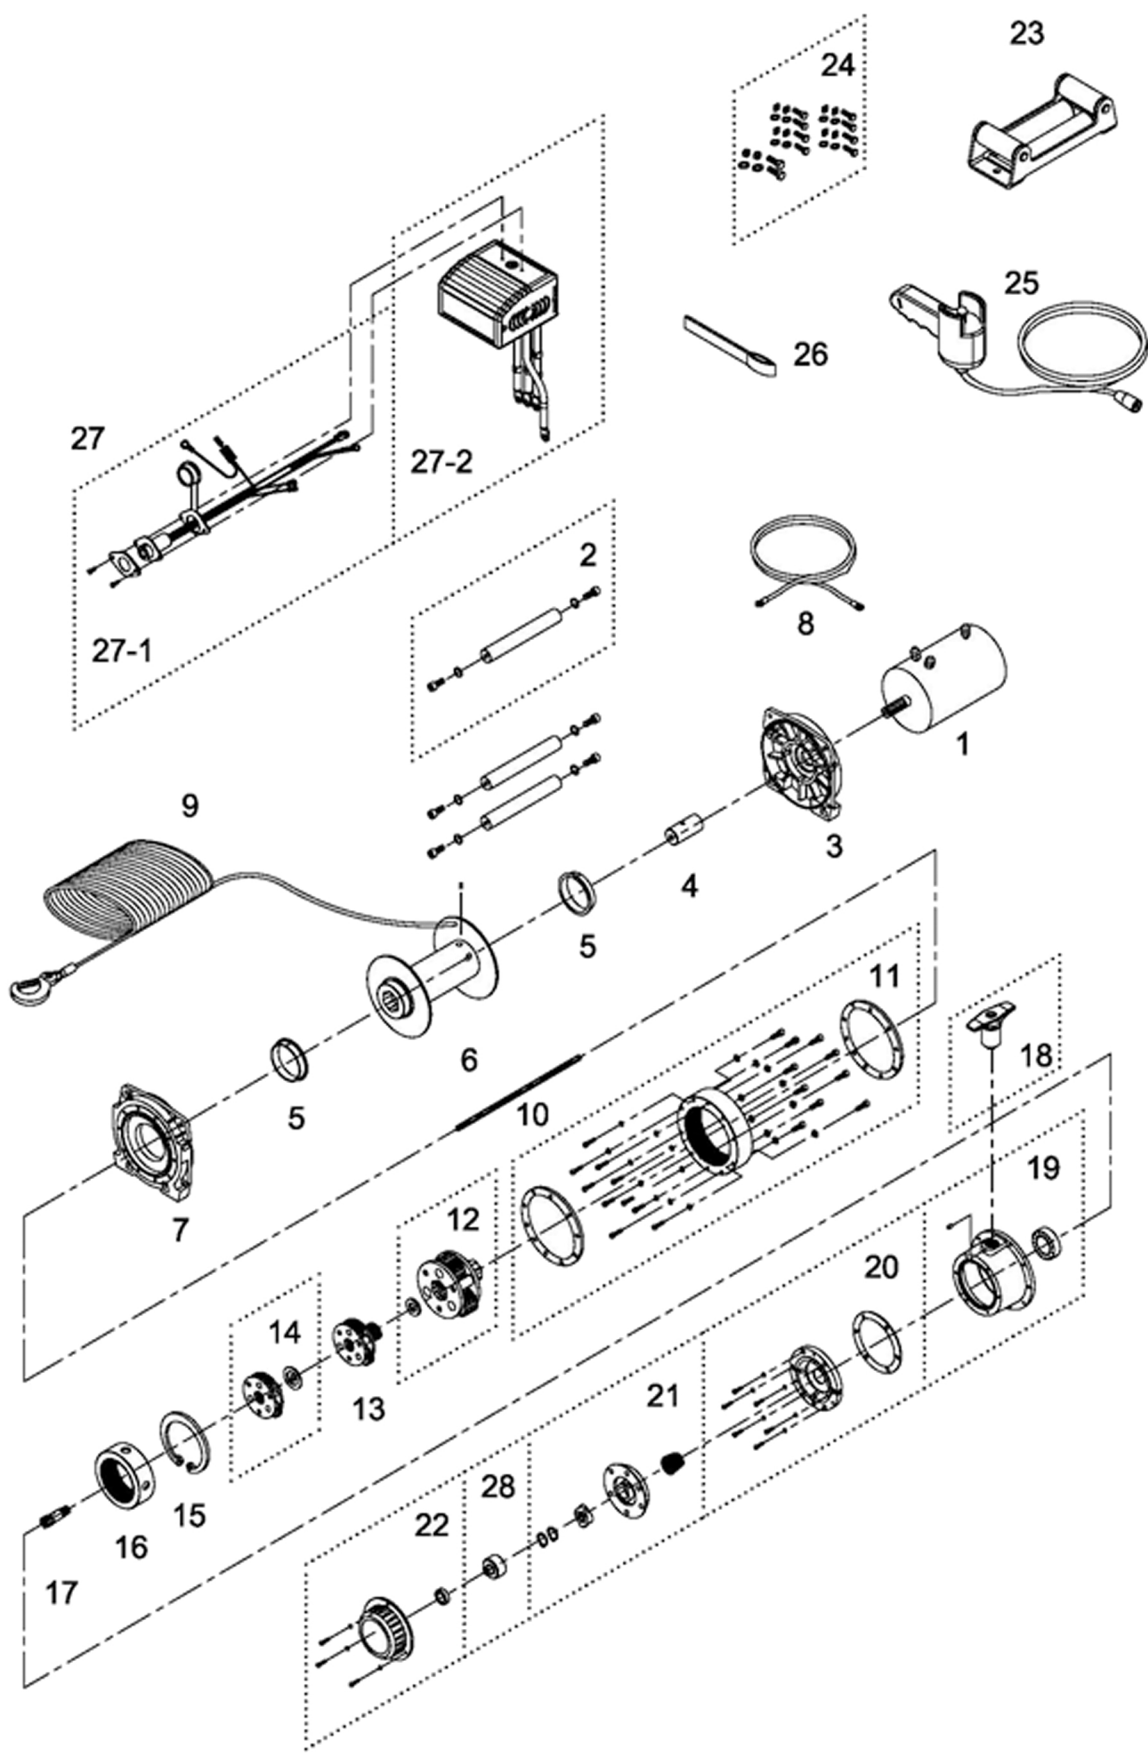

Superwinch EP 12 Part Numbers: 857130 (12v) / 857228 (24v)

Item	Part No.	Description	Q'ty
1	881296	Motor 12V	1
	881297	Motor 24V	1
2	880045	Tie bar kit	3
3	880046	Motor support rack	1
4	880047	Motor coupling	1
5	880048	Drum bushing	2
6	882162	Drum kit	1
7	880050	Gearbox support rack	1
8	880009	Grounding lead	1
9	880052	Wire rope w/hook	1
10	880053	1st shaft	1
11	880054	3rd ring gear kit	1
12	881944	3rd stage carrier	1
13	880056	2nd stage carrier	1
14	880057	1st stage carrier	1
15	880058	Retaining ring	1
16	880059	1st & 2nd ring gear	1
17	880060	1st pinion	1
18	880061	Clutch kit	1
19	880062	Gear box kit	1
20	880063	Brake base kit	1
21	880021	Cone brake disc kit	1
22	880065	Brake cover kit	1
23	880066	Roller fairlead WA0502	1
24	880067	Mounting hardware	1
25	880126	Remote control	1
26	880026	Handsaver strap	1
27	881164	Detachable control box 12V	1
	881165	Detachable control box 24V	1
27-1	881373	Remote socket kit 12V	1
	881374	Remote socket kit 24V	1
27-2	881400	Detachable control pack 12V	1
	881401	Detachable control pack 24V	1
28	881434	Brake dutch base	1

Telephone: +44 (0)1482 620991
Email: sales@winchsystems.co.uk
Web: www.winchsystems.co.uk

Telephone: +44 (0)1482 620991
Email: sales@winchsystems.co.uk
Web: www.winchsystems.co.uk