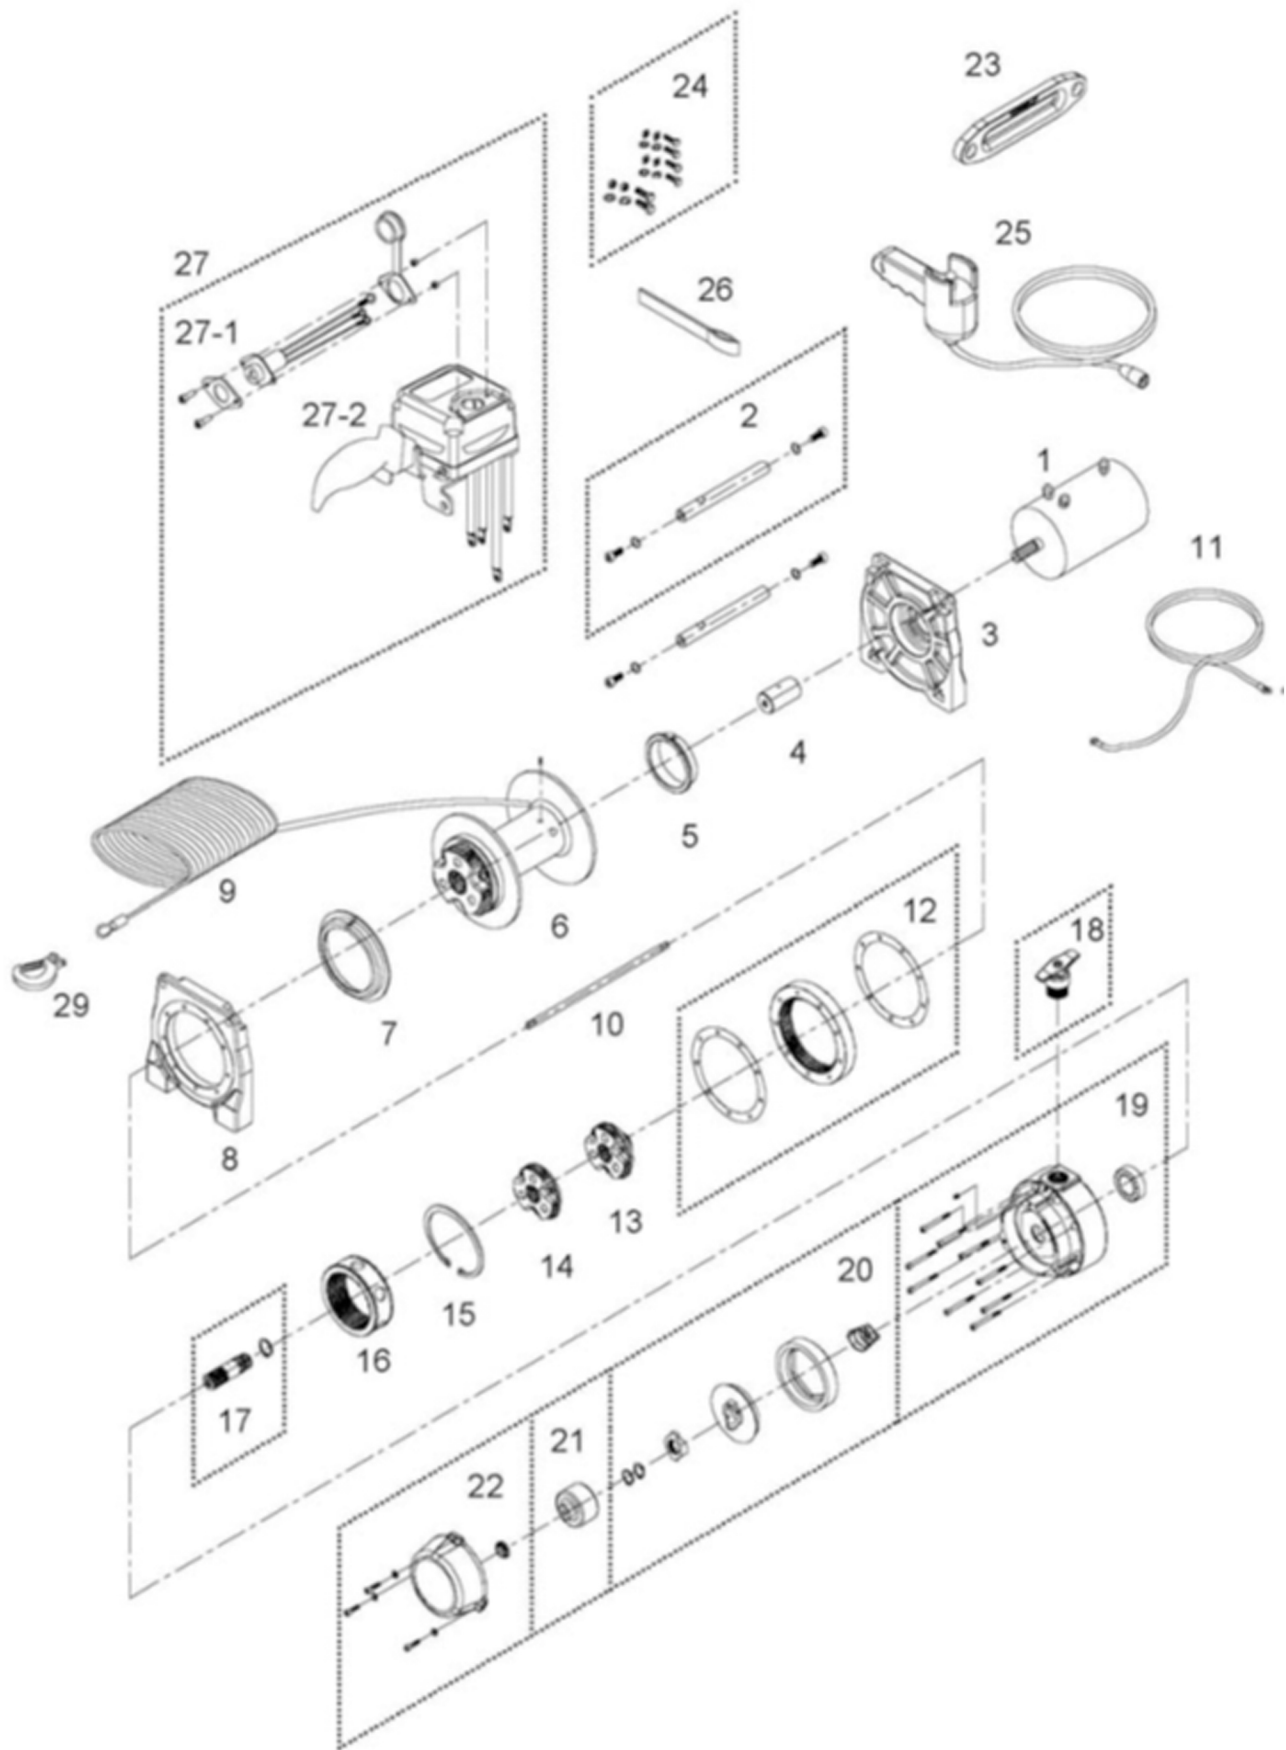

ComeUp DV6s Part Numbers: 854752 (12v)

Item	Part No.	Description	Q'ty
1	881505	Motor 12V	1
2	882256	Tie bar kit, Std. drum	2
3	880077	Motor support rack	1
4	880078	Motor coupling	1
5	880006	Drum bushing	1
6	880080	Drum kit, Std. drum	1
7	880081	Drum bushing B	1
8	880082	Gearbox support rack	1
9	883274	Synthetic rope	1
10	880084	1st shaft	1
11	882040	Grounding lead	1
12	880086	3rd ring gear kit	1
13	880087	2nd stage carrier	1
14	880088	1st stage carrier	1
15	880089	Retaining ring	1
16	880090	1st & 2nd ring gear	1
17	880091	1st pinion kit	1
18	880092	Clutch kit	1
19	880093	Gear box kit	1
20	880094	Cone brake disc kit	1
21	881099	Brake clutch base	1
22	880095	Brake cover kit	1
23	882152	Hawse fairlead	1
24	880097	Mounting hardware	1
25	880025	Remote control	1
26	880026	Handsaver strap	1
27	882265	Control box 12V	1
27-1	880029	Remote socket kit	1
27-2	882266	Control pack 12V	1
29	881995	Clevis hook 3/8 inch	1

Telephone: +44 (0)1482 620991
Email: sales@winchsystems.co.uk
Web: www.winchsystems.co.uk

Telephone: +44 (0)1482 620991
Email: sales@winchsystems.co.uk
Web: www.winchsystems.co.uk