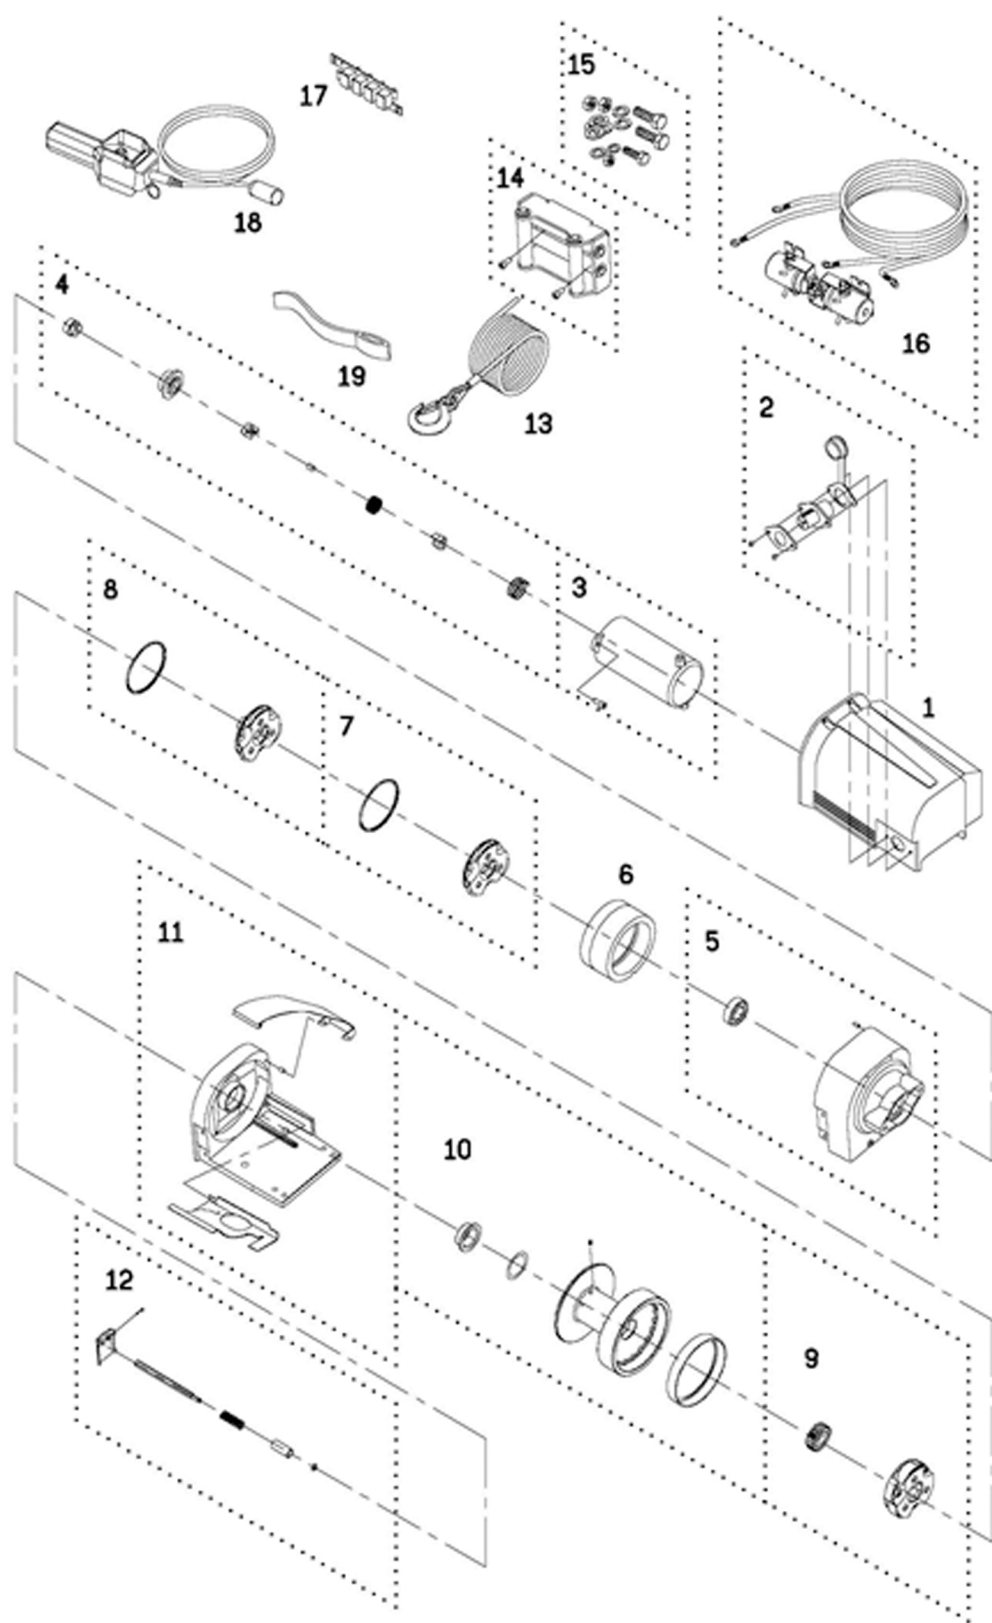

ComeUp DV4500i Part Numbers: 641656 (12v) / 642037 (24v)

Item	Part No.	Description	Q'ty
1	880136	Rear cover	1
2	880137	Remote socket kit	1
3	880301	Motor kit, 12V	1
	880302	Motor kit, 24V	1
4	880280	Brake kit	1
5	880281	Gear box kit	1
6	880141	Ring gear	1
7	880283	1st stage carrier	1
8	880284	2nd stage carrier	1
9	880285	3rd stage carrier	1
10	880286	Drum kit	1
11	881284	Mounting channel	1
12	880287	Clutch kit	1
13	880305	Wire rope w/hook	1
14	880289	Roller fairlead	1
15	880290	Mounting hardware	1
16	880291	Solenoid pack, 12V	1
	880292	Solenoid pack, 24V	1
17	880303	Circuit breaker kit, 12V	1
	880300	Circuit breaker kit, 24V	1
18	880295	Remote control	1
19	880026	Handsaver strap	1

Telephone: +44 (0)1482 620991
Email: sales@winchsystems.co.uk
Web: www.winchsystems.co.uk

Telephone: +44 (0)1482 620991
Email: sales@winchsystems.co.uk
Web: www.winchsystems.co.uk