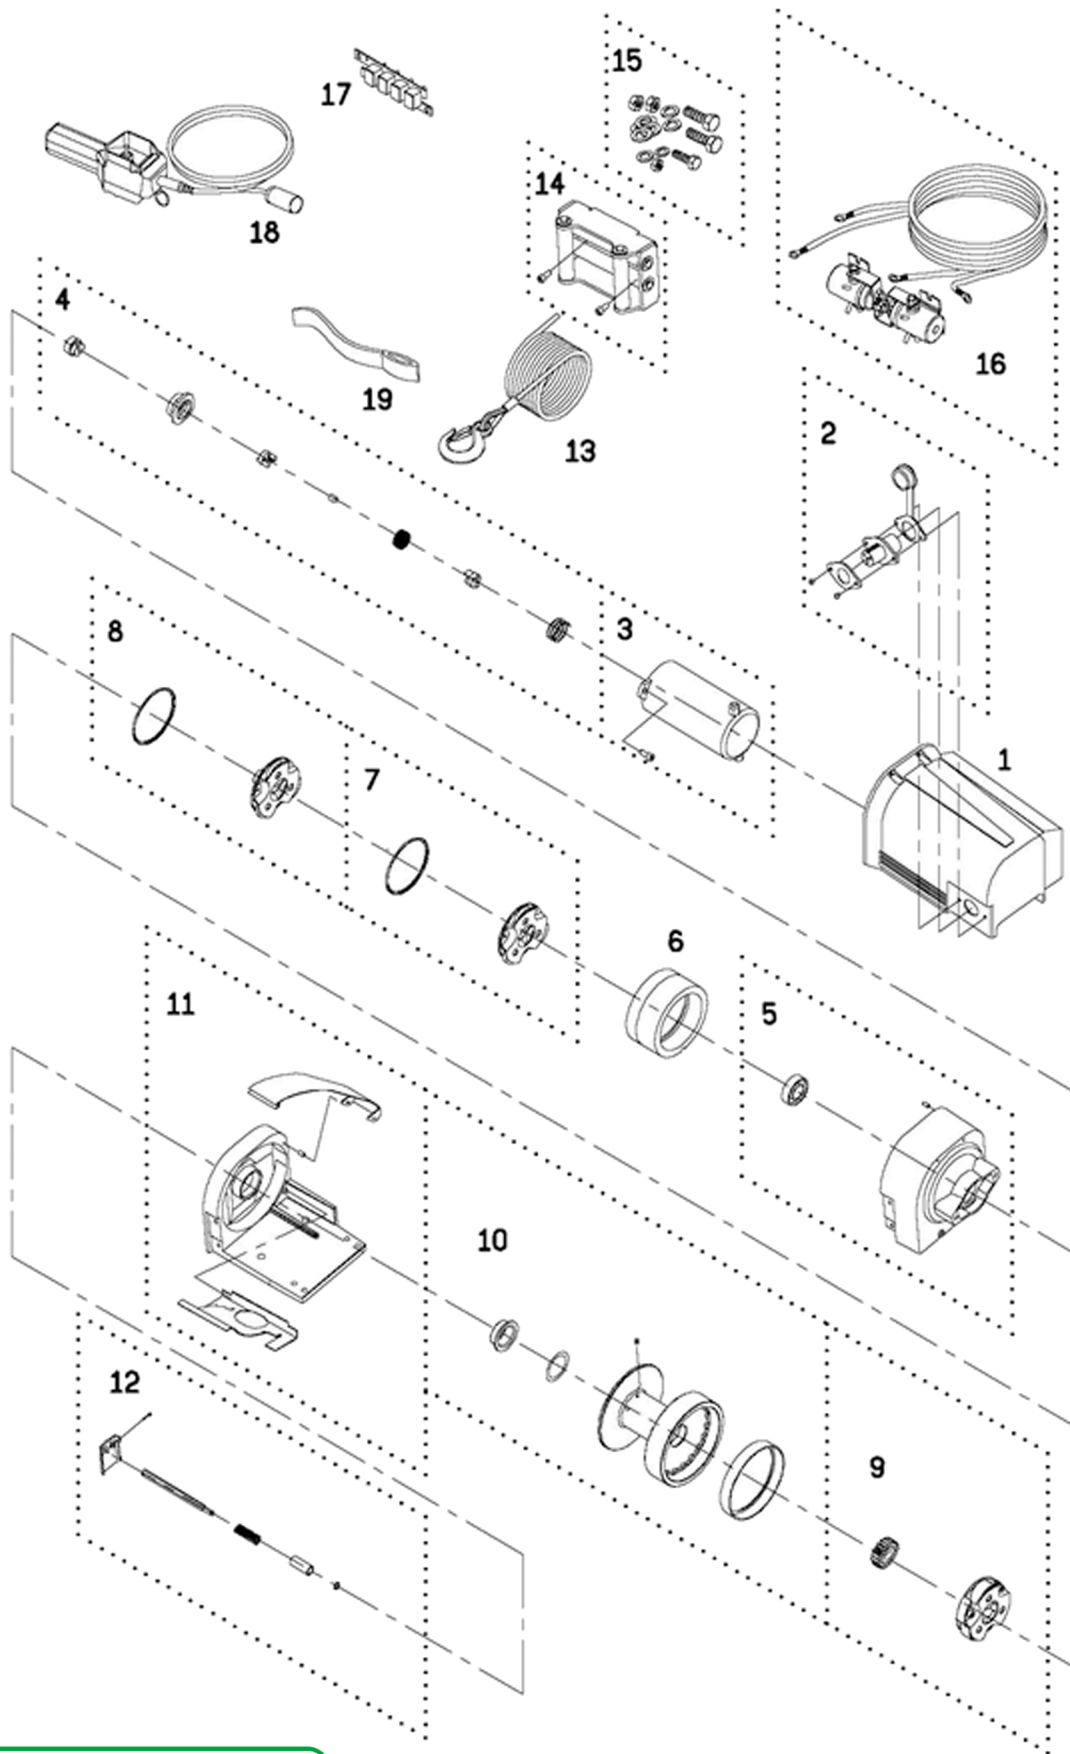

ComeUp DV3500i Part Numbers: 641101 (12v) / 641371 (24v)

Item	Part No.	Description	Q'ty
1	880136	Rear cover	1
2	880137	Remote socket kit	1
3	880296	Motor kit, 12V	1
	880297	Motor kit, 24V	1
4	880280	Brake kit	1
5	880281	Gear box kit	1
6	880141	Ring gear	1
7	880283	1st stage carrier	1
8	880284	2nd stage carrier	1
9	880285	3rd stage carrier	1
10	880286	Drum kit	1
11	881284	Mounting channel	1
12	880287	Clutch kit	1
13	880298	Wire rope w/hook	1
14	880289	Roller fairlead	1
15	880290	Mounting hardware	1
16	880291	Solenoid pack 12V	1
	881290	Solenoid pack 24V	1
17	880299	Circuit breaker kit, 12V	1
	880300	Circuit breaker kit, 24V	1
18	880295	Remote control	1
19	880026	Handsaver strap	1

Telephone: +44 (0)1482 620991
Email: sales@winchsystems.co.uk
Web: www.winchsystems.co.uk

Telephone: +44 (0)1482 620991
Email: sales@winchsystems.co.uk
Web: www.winchsystems.co.uk