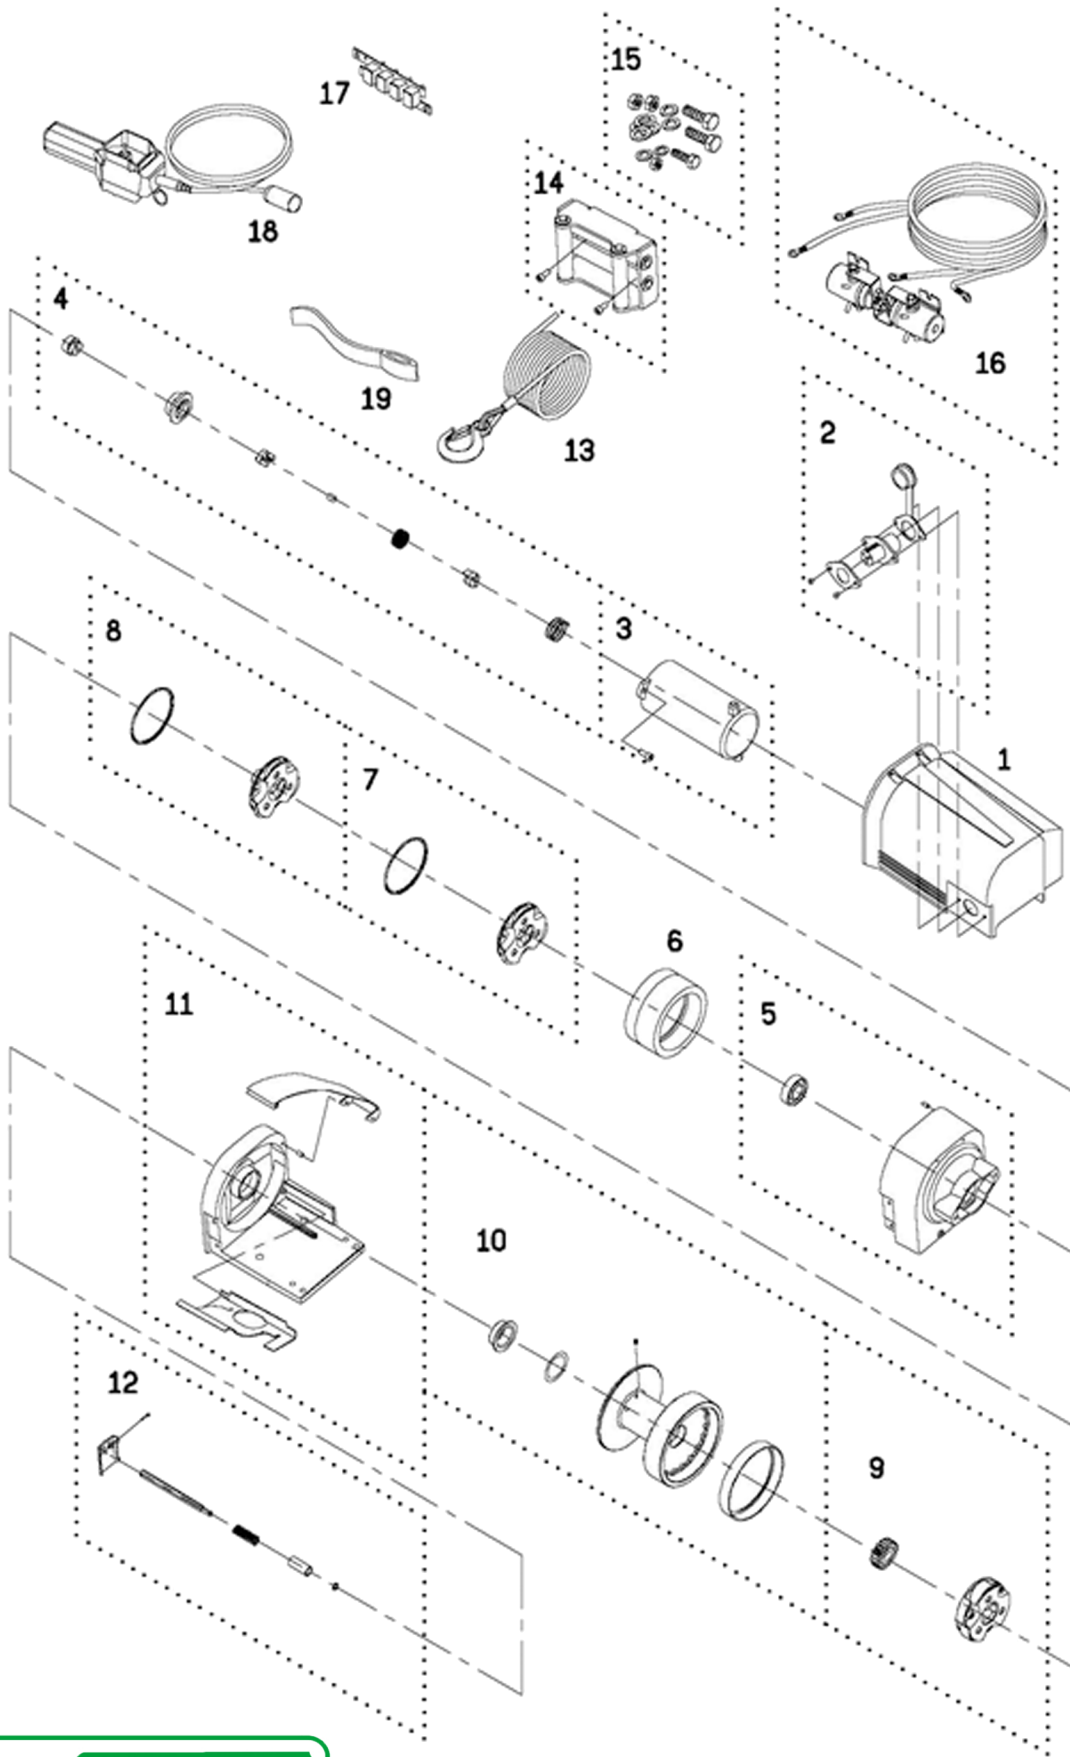

ComeUp DV2500i Part Numbers: 640333 (12v) / 640614 (24v)

Item	Part No.	Description	Q'ty
1	880136	Rear cover	1
2	880137	Remote socket kit	1
3	880139	Motor kit, 12V	1
	880140	Motor kit, 24V	1
4	880280	Brake kit	1
5	880281	Gear box kit	1
6	880141	Ring gear	1
7	880283	1st stage carrier	1
8	880284	2nd stage carrier	1
9	880285	3rd stage carrier	1
10	880286	Drum kit	1
11	881284	Mounting channel	1
12	880287	Clutch kit	1
13	880288	Wire rope w/hook	1
14	880289	Roller fairlead	1
15	880290	Mounting hardware	1
16	880291	Solenoid pack 12V	1
	881290	Solenoid pack 24V	1
17	880293	Circuit breaker kit, 12V	1
	880294	Circuit breaker kit, 24V	1
18	880295	Remote control	1
19	880026	Handsaver strap	1

Telephone: +44 (0)1482 620991
Email: sales@winchsystems.co.uk
Web: www.winchsystems.co.uk

Telephone: +44 (0)1482 620991
Email: sales@winchsystems.co.uk
Web: www.winchsystems.co.uk