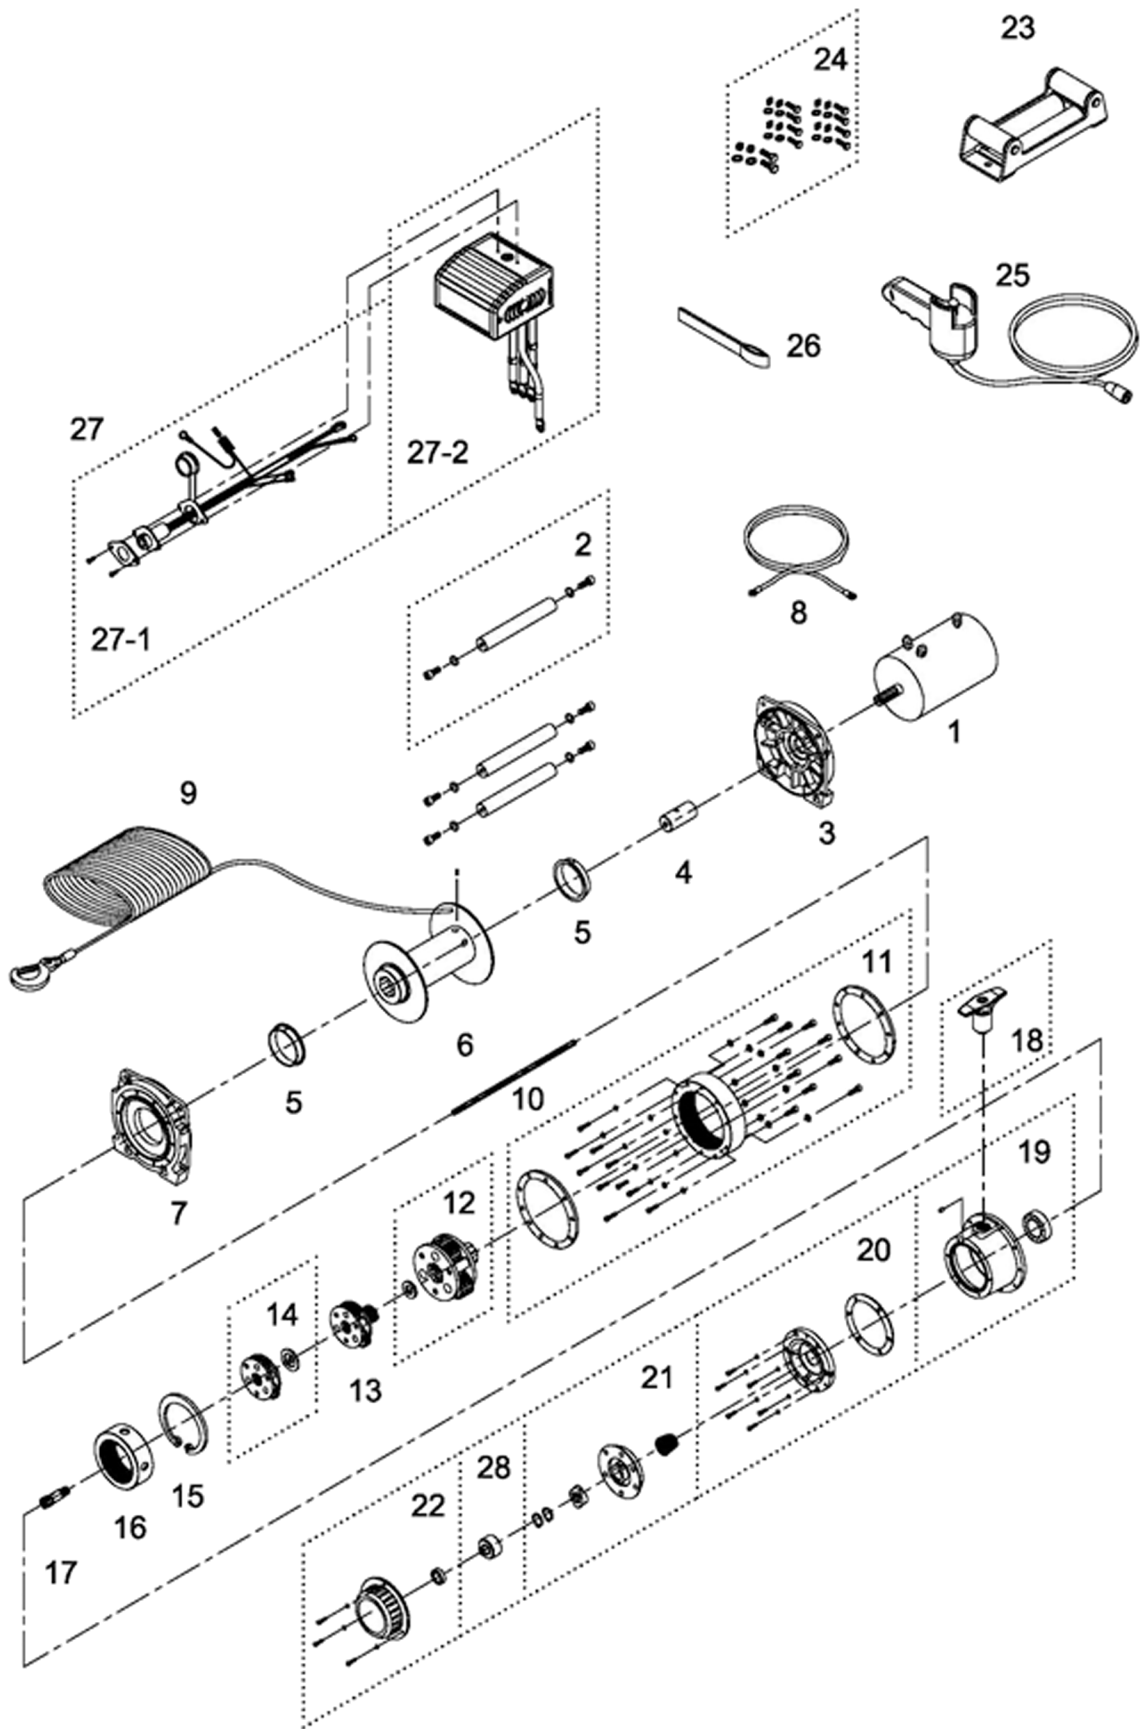

ComeUp DV15 Part Numbers: 857326 (12v) / 857433 (24v)

Item	Part No.	Description	Q'ty
1	881296	Motor 12V	1
	881297	Motor 24V	1
2	880045	Tie bar kit	3
3	880046	Motor support rack	1
4	880047	Motor coupling	1
5	880048	Drum bushing	2
6	880049	Drum kit	1
7	880050	Gearbox support rack	1
8	880009	Grounding lead	1
9	881246	Wire rope w/hook	1
10	880053	1st shaft	1
11	880054	3rd ring gear kit	1
12	881944	3rd stage carrier	1
13	881943	2nd stage carrier	1
14	880107	1st stage carrier	1
15	880058	Retaining ring	1
16	880059	1st & 2nd ring gear	1
17	880060	1st pinion	1
18	880061	Clutch kit	1
19	880062	Gear box kit	1
20	880063	Brake base kit	1
21	880021	Cone brake disc kit	1
22	880065	Brake cover kit	1
23	880066	Roller fairlead WA0502	1
24	880067	Mounting hardware	1
25	880126	Remote control	1
26	880026	Handsaver strap	1
27	881164	Detachable control box 12V	1
	881165	Detachable control box 24V	1
27-1	881373	Remote socket kit 12V	1
	881374	Remote socket kit 24V	1
27-2	881400	Detachable control pack 12V	1
	881401	Detachable control pack 24V	1
28	881434	Brake clutch base	1

Telephone: +44 (0)1482 620991
Email: sales@winchsystems.co.uk
Web: www.winchsystems.co.uk

Telephone: +44 (0)1482 620991
Email: sales@winchsystems.co.uk
Web: www.winchsystems.co.uk