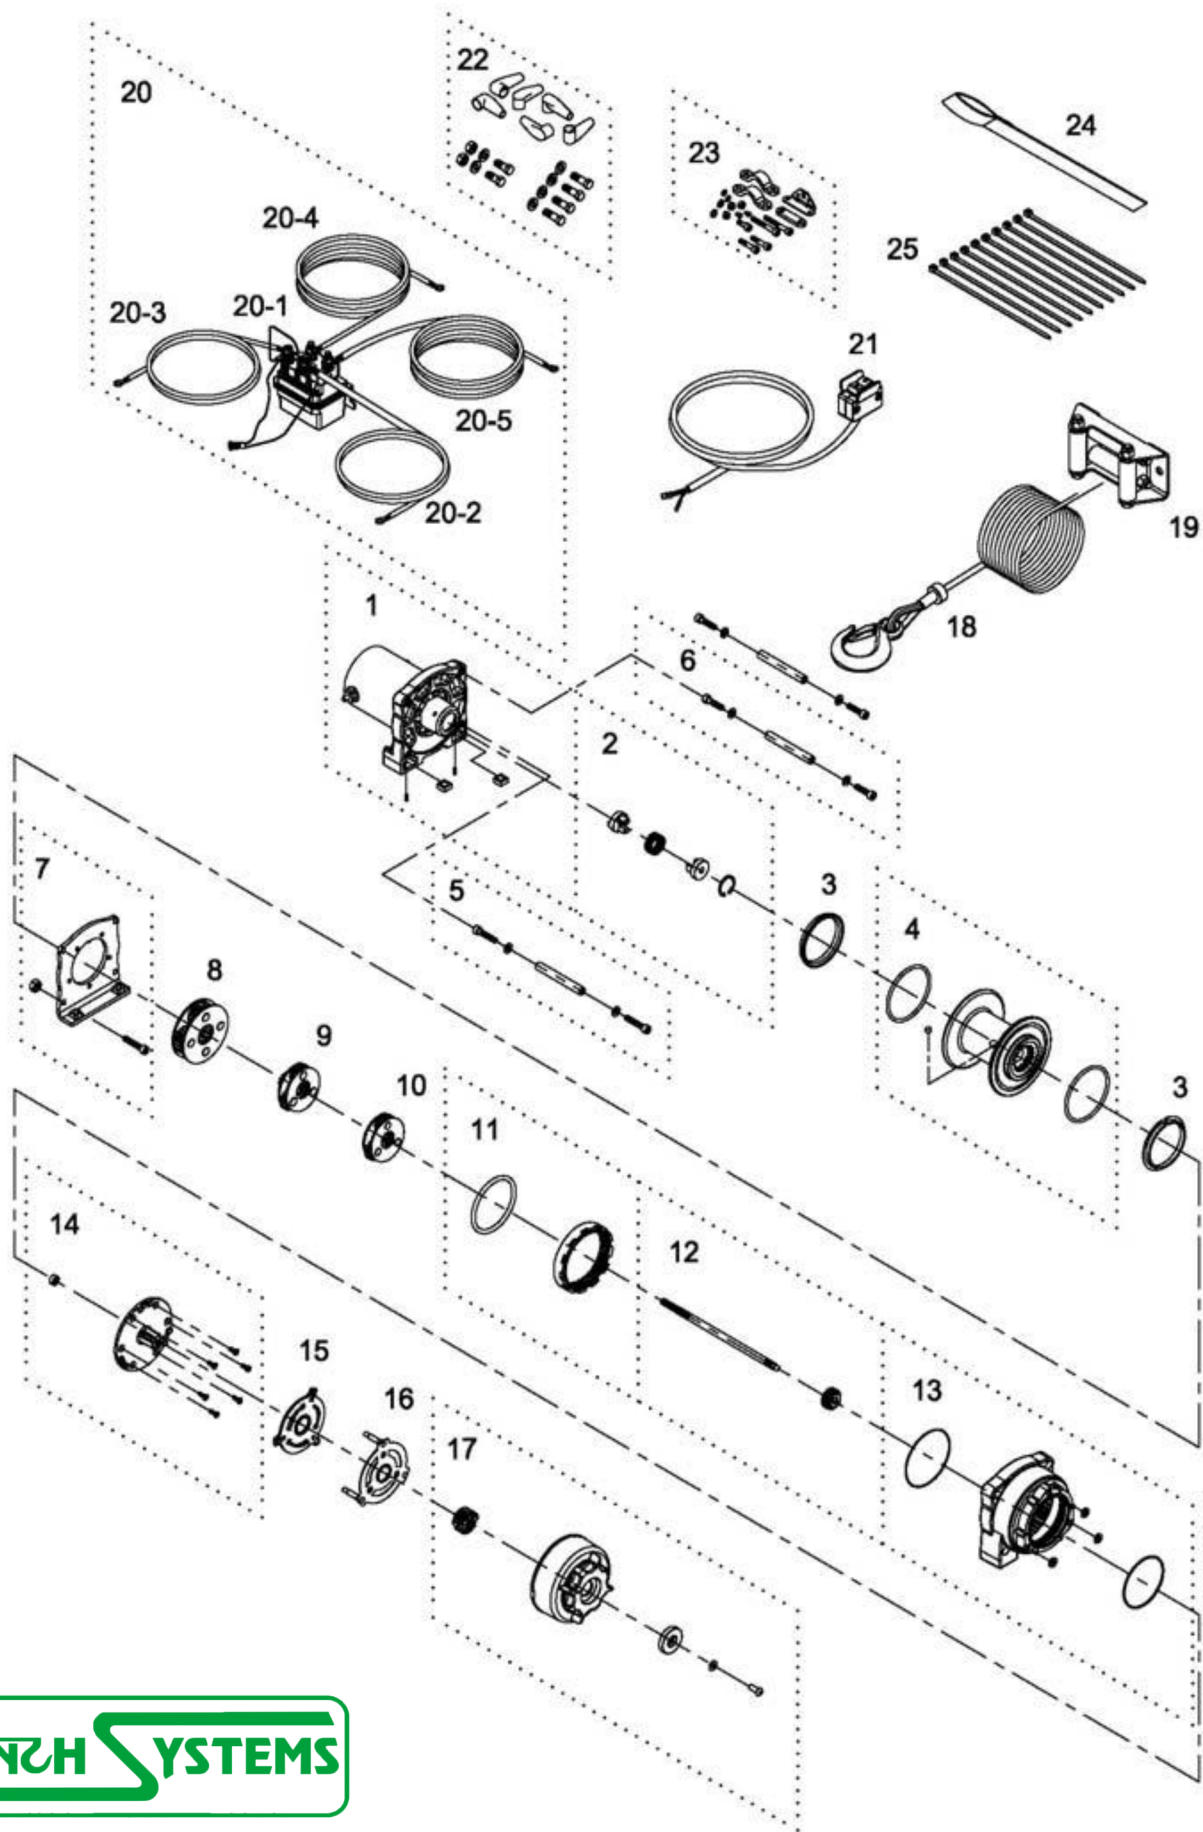

ComeUp Cub 3

Part Numbers: 123561

Item	Part No.	Description	Q'ty
1	881331	Motor 12V; w/housing	1
2	880988	Motor couple kit	1
3	880990	Drum bushing	2
4	880991	Drum kit	1
5	880992	Tie bar kit	1
6	880993	Tie bar kit	2
7	880994	Gearbox support rack	1
8	880995	3rd stage carrier	1
9	880996	2nd stage carrier	1
10	880997	1st stage carrier	1
11	880998	2nd ring gear kit	1
12	880999	1st shaft kit	1
13	881000	Gear box kit	1
14	881011	Clutch base kit	1
15	881012	Friction block	1
16	881013	Clutch lever kit	1
17	881001	Shifter kit	1
18	881954	Wire rope w/stopper & hook	1
19	880231	Roller fairlead	1
20	881037	Contacto pack 12V	1
20-1	881385	Contacto w/leads 12V	1
20-2	880234	Battery lead (+)	1
20-3	880235	Battery lead (-)	1
20-4	880236	Motor lead (yellow)	1
20-5	880237	Motor lead (blue)	1
21	881003	Handlebar rocker switch kit	1
22	881005	Mounting hardware	1
23	880242	Handlebar hardware	1
24	880026	Handsaver strap	1
25	880243	Cable tie	1

Telephone: +44 (0)1482 620991
Email: sales@winchsystems.co.uk
Web: www.winchsystems.co.uk

ComeUp Cub 3

Part Numbers: 123561

Telephone: +44 (0)1482 620991
Email: sales@winchsystems.co.uk
Web: www.winchsystems.co.uk