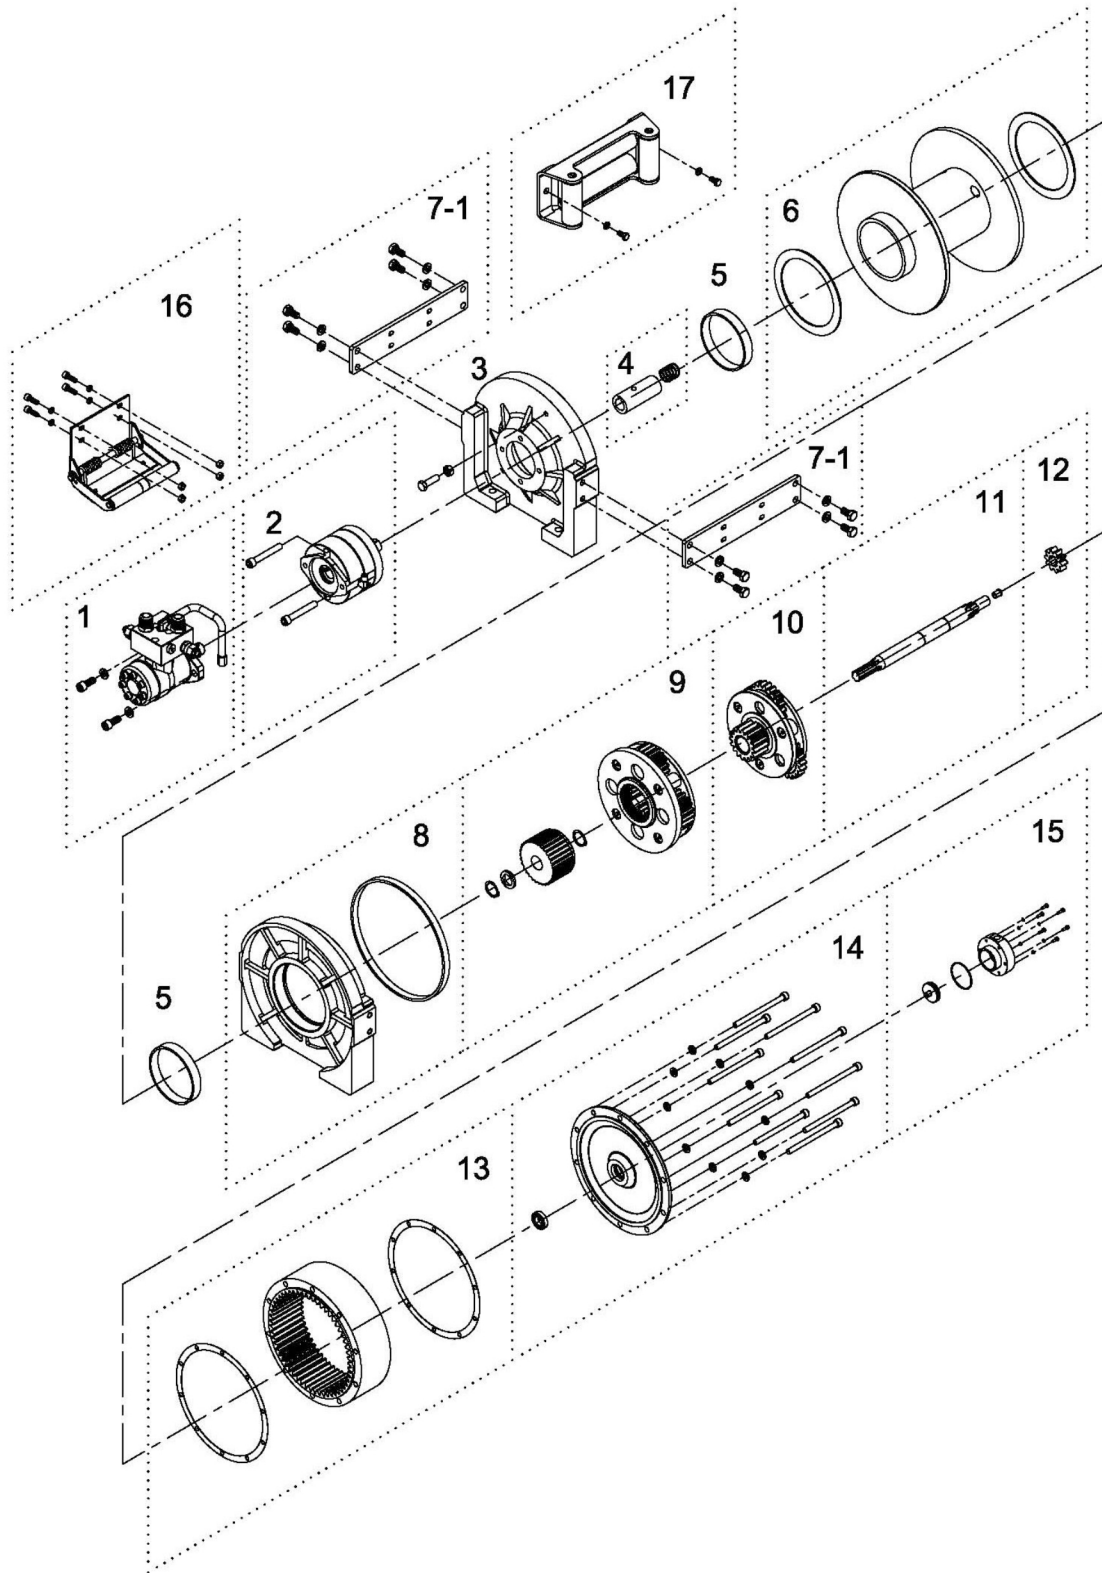

ComeUp Bison 20EN Part Numbers: 682050 (Std Drum) / 682235 (Long Drum)

Item	Part No.	Description	Q'ty
1	882186	Hydraulic motor kit OMP-160	1
2	881971	Multi-disc brake kit	1
3	882142	Motor support rack, metric size	1
4	881973	Motor coupling kit	1
5	880187	Drum bushing	2
6	882143	Drum kit, Std. drum	1
	882182	Drum kit, Long drum	1
7-1	881975	Tie bar kit, Std. drum	2
	882189	Tie bar kit, Long drum	2
8	882144	Gearbox support rack kit	1
9	882145	2nd stage carrier	1
10	882146	1st stage carrier	1
11	882147	1st shaft kit, Std. drum	1
	882183	1st shaft kit, Long drum	1
12	882052	1st gear	1
13	882148	1st & 2nd ring gear kit	1
14	882149	Gearbox rear cover kit	1
15	881982	Air inlet cover kit	1
16	881983	Cable Tensioner, Std. drum	1
	882195	Cable Tensioner, Long drum	1
17	880160	Roller fairlead, Std. drum	1
	882238	Roller fairlead, Long drum	1

Telephone: +44 (0)1482 620991
 Email: sales@winchsystems.co.uk
 Web: www.winchsystems.co.uk

ComeUp Bison 20EN Part Numbers: 682050 (Std Drum) / 682235 (Long Drum)

Telephone: +44 (0)1482 620991
Email: sales@winchsystems.co.uk
Web: www.winchsystems.co.uk