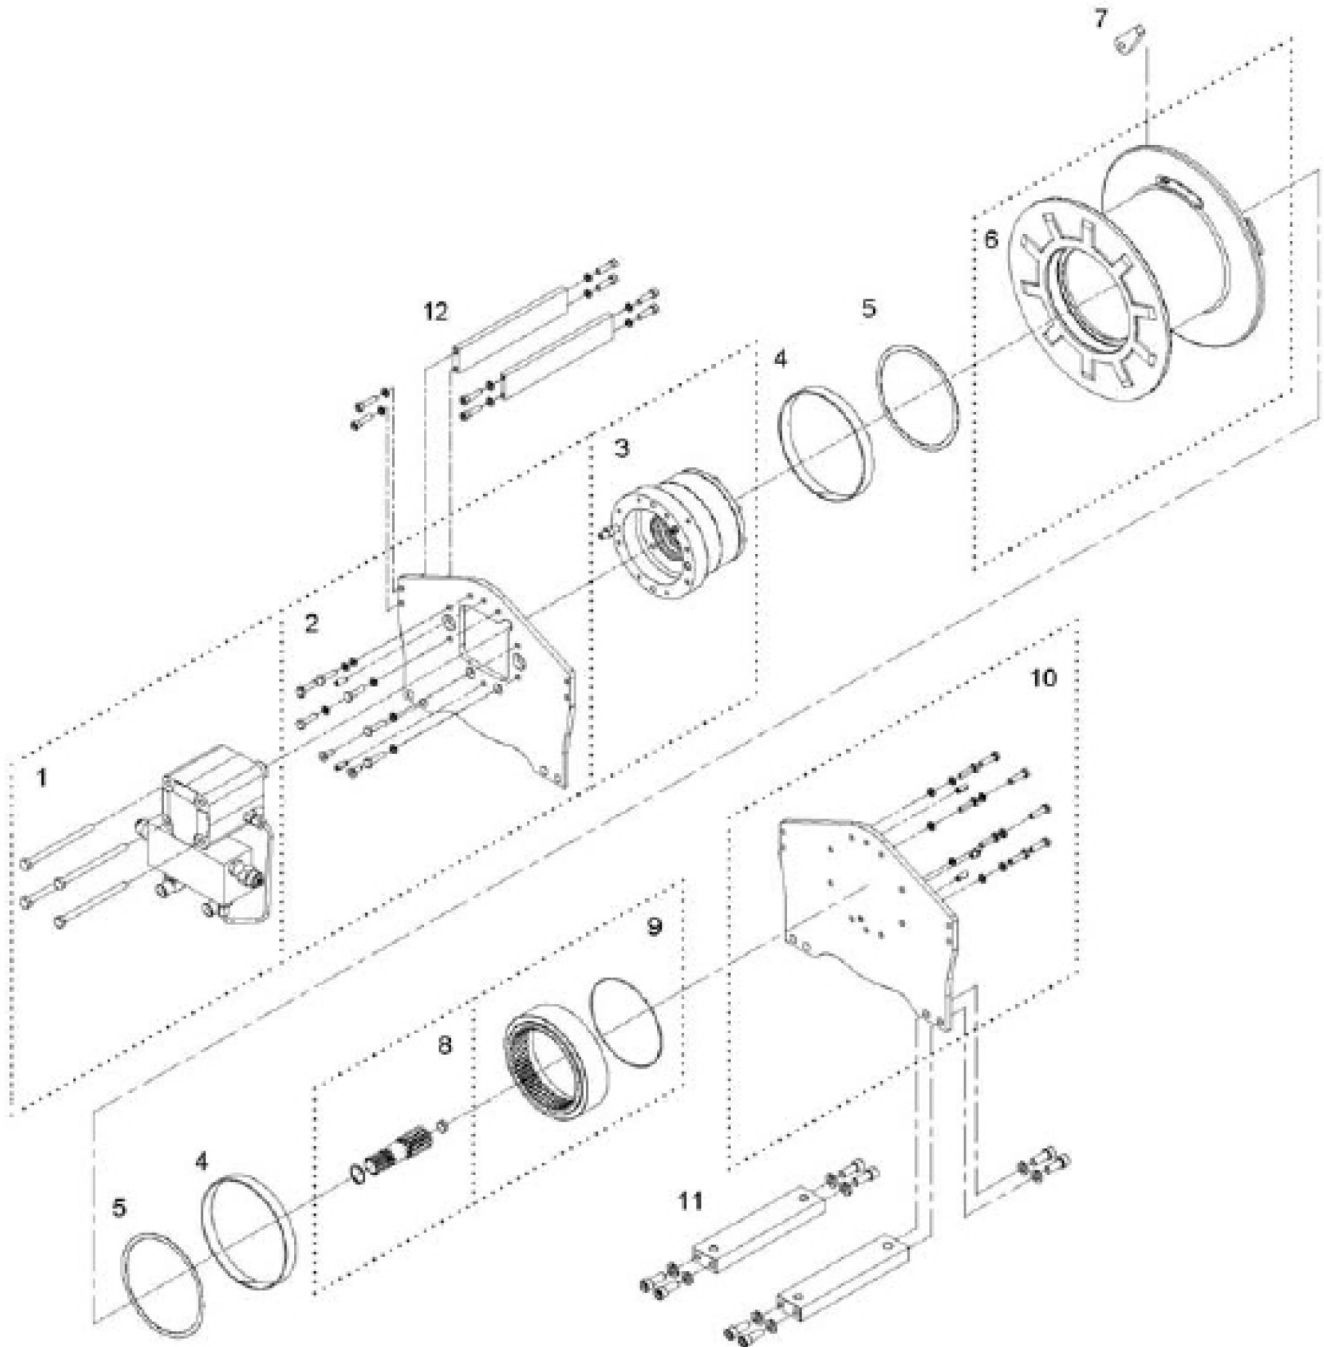

ComeUp Ape 16 Part Number: 681920

No	PN	Description	Q'ty
1	882898	Hydraulic motor kit for OMSU-160	1
2	882903	Motor fix plate kit	1
3	882905	Multi-disc brake kit	1
4	882931	Drum bushing	2
5	882932	Metallic gasket	2
6	882909	Drum kit	1
7	882934	Thimble	1
8	882911	1st pinion kit	1
9	882913	1st ring gear kit	1
10	882914	Gearbox fix plate kit	1
11	882915	Base plate kit	2
12	882917	Tie bar kit	2

Telephone: +44 (0)1482 620991
Email: sales@winchsystems.co.uk
Web: www.winchsystems.co.uk

Telephone: +44 (0)1482 620991
Email: sales@winchsystems.co.uk
Web: www.winchsystems.co.uk