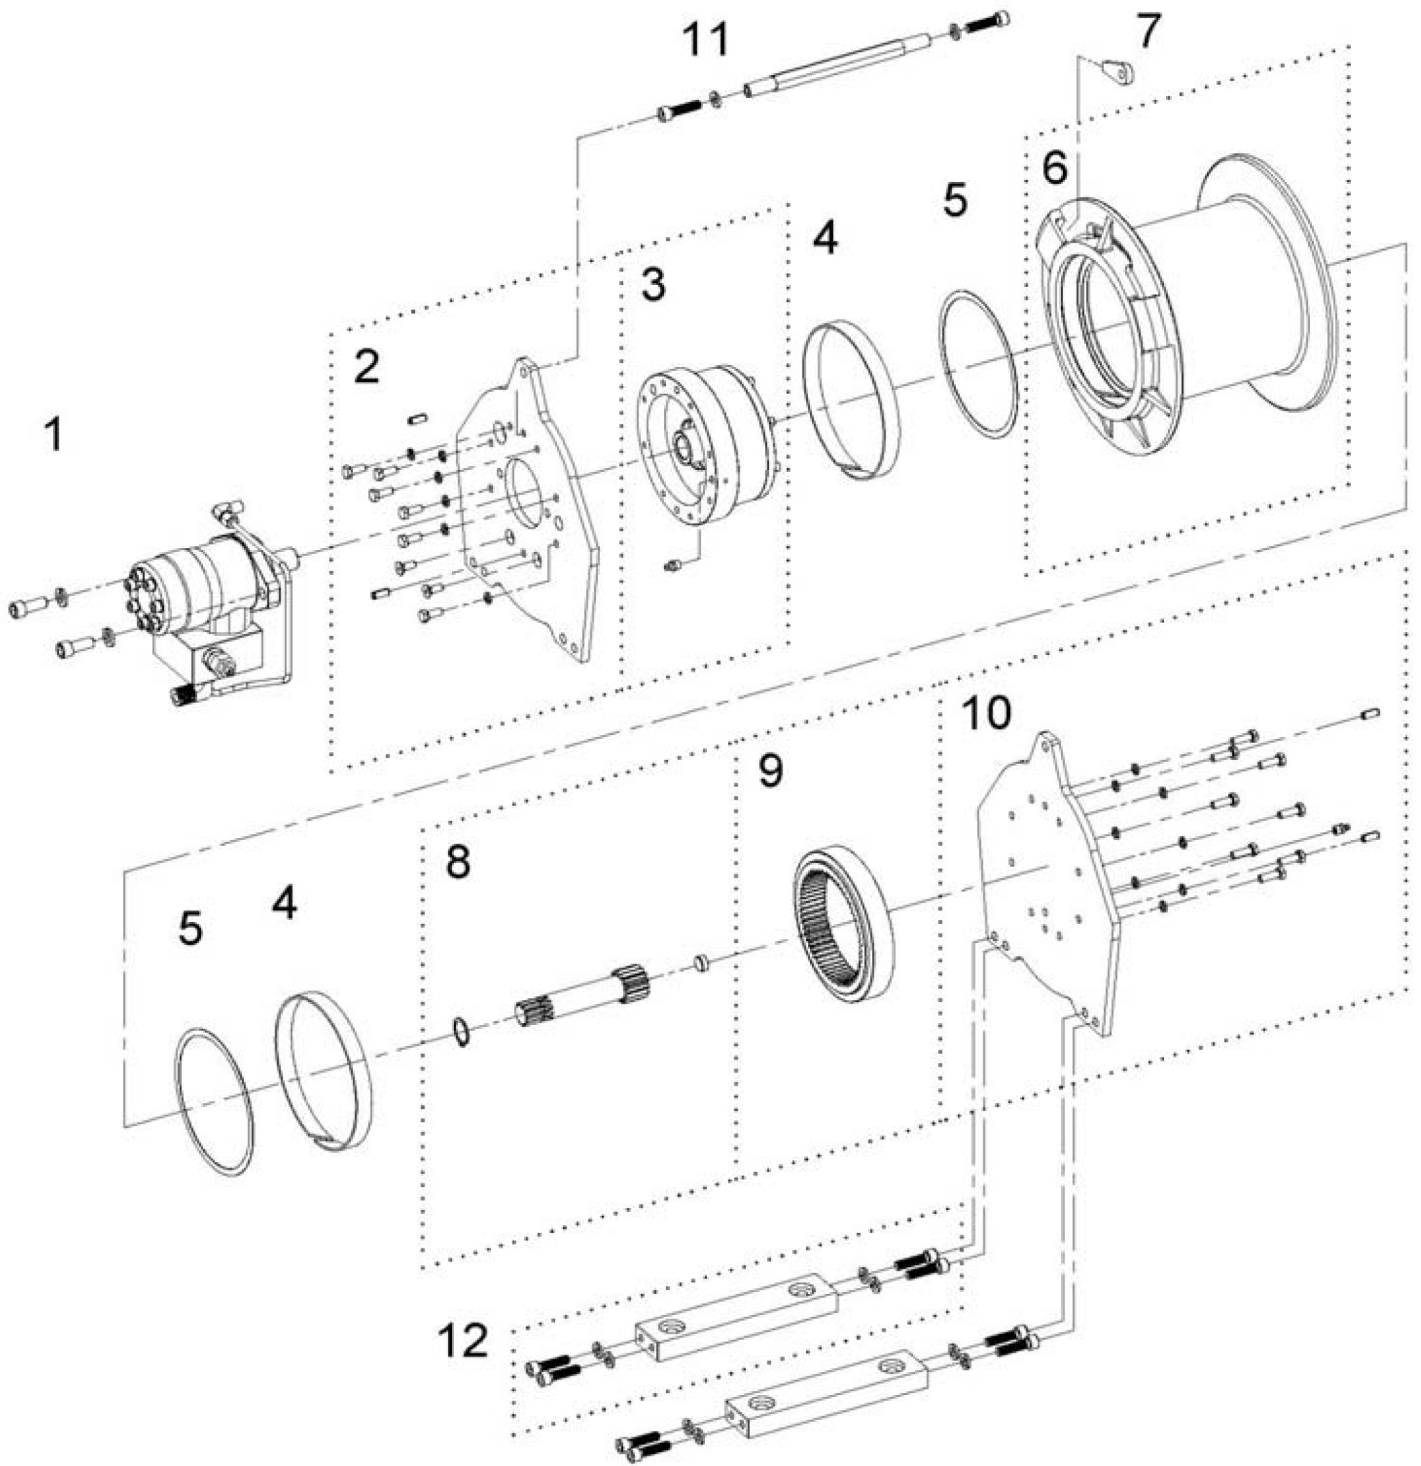

ComeUp Ape 12 Part Number: 681910

No	PN	Description	Q'ty
1	882879	Hydraulic motor kit for OMP-160	1
2	882885	Motor fix plate kit	1
3	882886	Multi-disc brake kit	1
4	882931	Drum bushing	2
5	882932	Metallic gasket	2
6	882887	Drum kit	1
7	882933	Thimble	1
8	882891	1st pinion kit	1
9	882892	1st ring gear kit	1
10	882893	Gearbox fix plate kit	1
11	882894	Tie bar kit	1
12	882895	Base plate kit	2

Telephone: +44 (0)1482 620991
Email: sales@winchsystems.co.uk
Web: www.winchsystems.co.uk

Telephone: +44 (0)1482 620991
Email: sales@winchsystems.co.uk
Web: www.winchsystems.co.uk