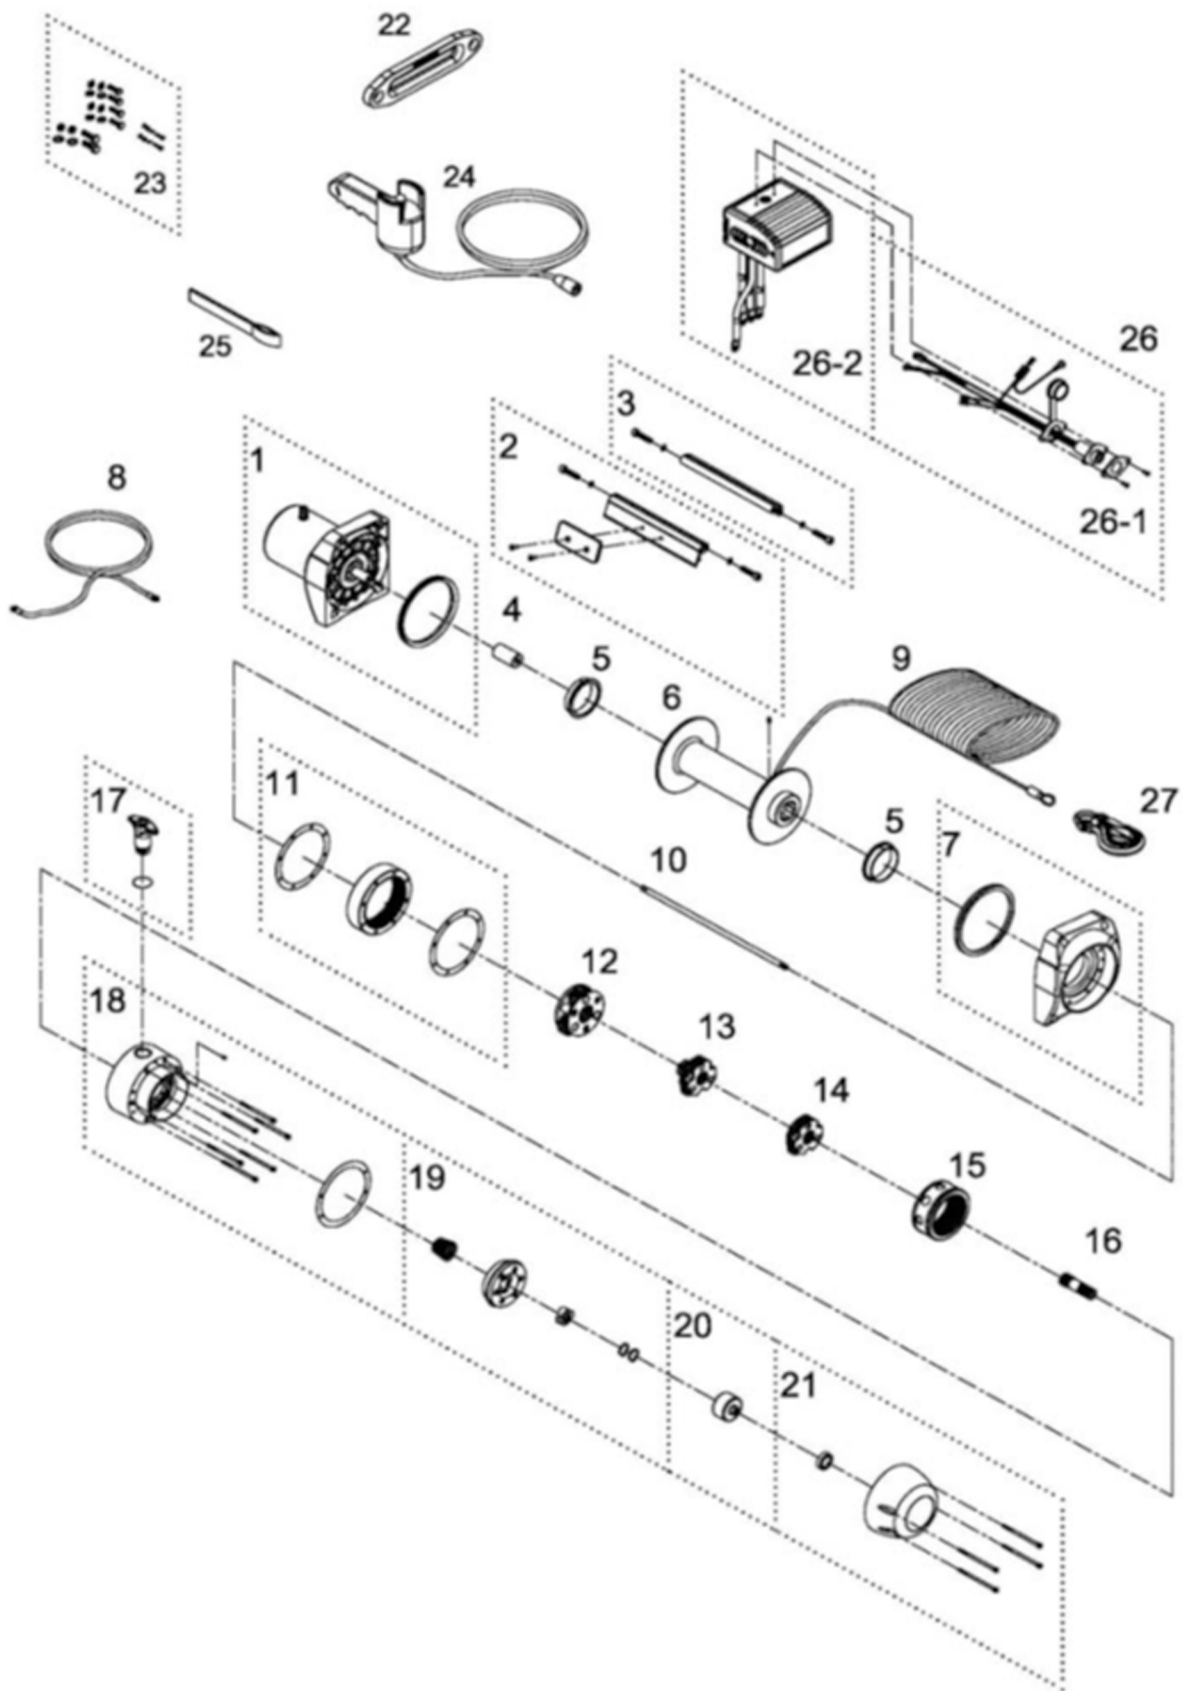

ComeUp Seal Gen2 9.5s Part Numbers: 295990 (12v)

Item	Part No.	Description	Q'ty	Price
1	882519	Waterproof motor w/housing 12V	1	
2	882521	Forward tie bar kit	1	
3	882522	Reverse tie bar kit	1	
4	880005	Motor coupling	1	
5	880006	Drum bushing	2	
6	881521	Drum kit	1	
7	882523	Gearbox support rack	1	
8	880009	Grounding lead	1	
9	883248	Synthetic rope, 10 mm x 30.5m	1	
10	880011	1st shaft	1	
11	880114	3rd ring gear kit	1	
12	880115	3rd stage carrier	1	
13	880116	2nd stage carrier	1	
14	880117	1st stage carrier	1	
15	880118	1st & 2nd ring gear	1	
16	880119	1st pinion	1	
17	881564	Clutch kit	1	
18	882524	Gear box kit	1	
19	880122	Cone brake disc kit	1	
20	881100	Brake clutch base	1	
21	882525	Brake cover kit	1	
22	881061	Hawse fairlead; 184 mm throat	1	
23	880024	Mounting hardware	1	
24	880126	Remote control	1	
25	880026	Handsaver strap	1	
26	881164	Detachable control box 12V	1	
26-1	881373	Remote socket kit 12V	1	
26-2	881400	Detachable control pack 12V	1	
27	882477	Sling hook 8-10	1	

Telephone: +44 (0)1482 620991
Email: sales@winchsystems.co.uk
Web: www.winchsystems.co.uk

Telephone: +44 (0)1482 620991
Email: sales@winchsystems.co.uk
Web: www.winchsystems.co.uk