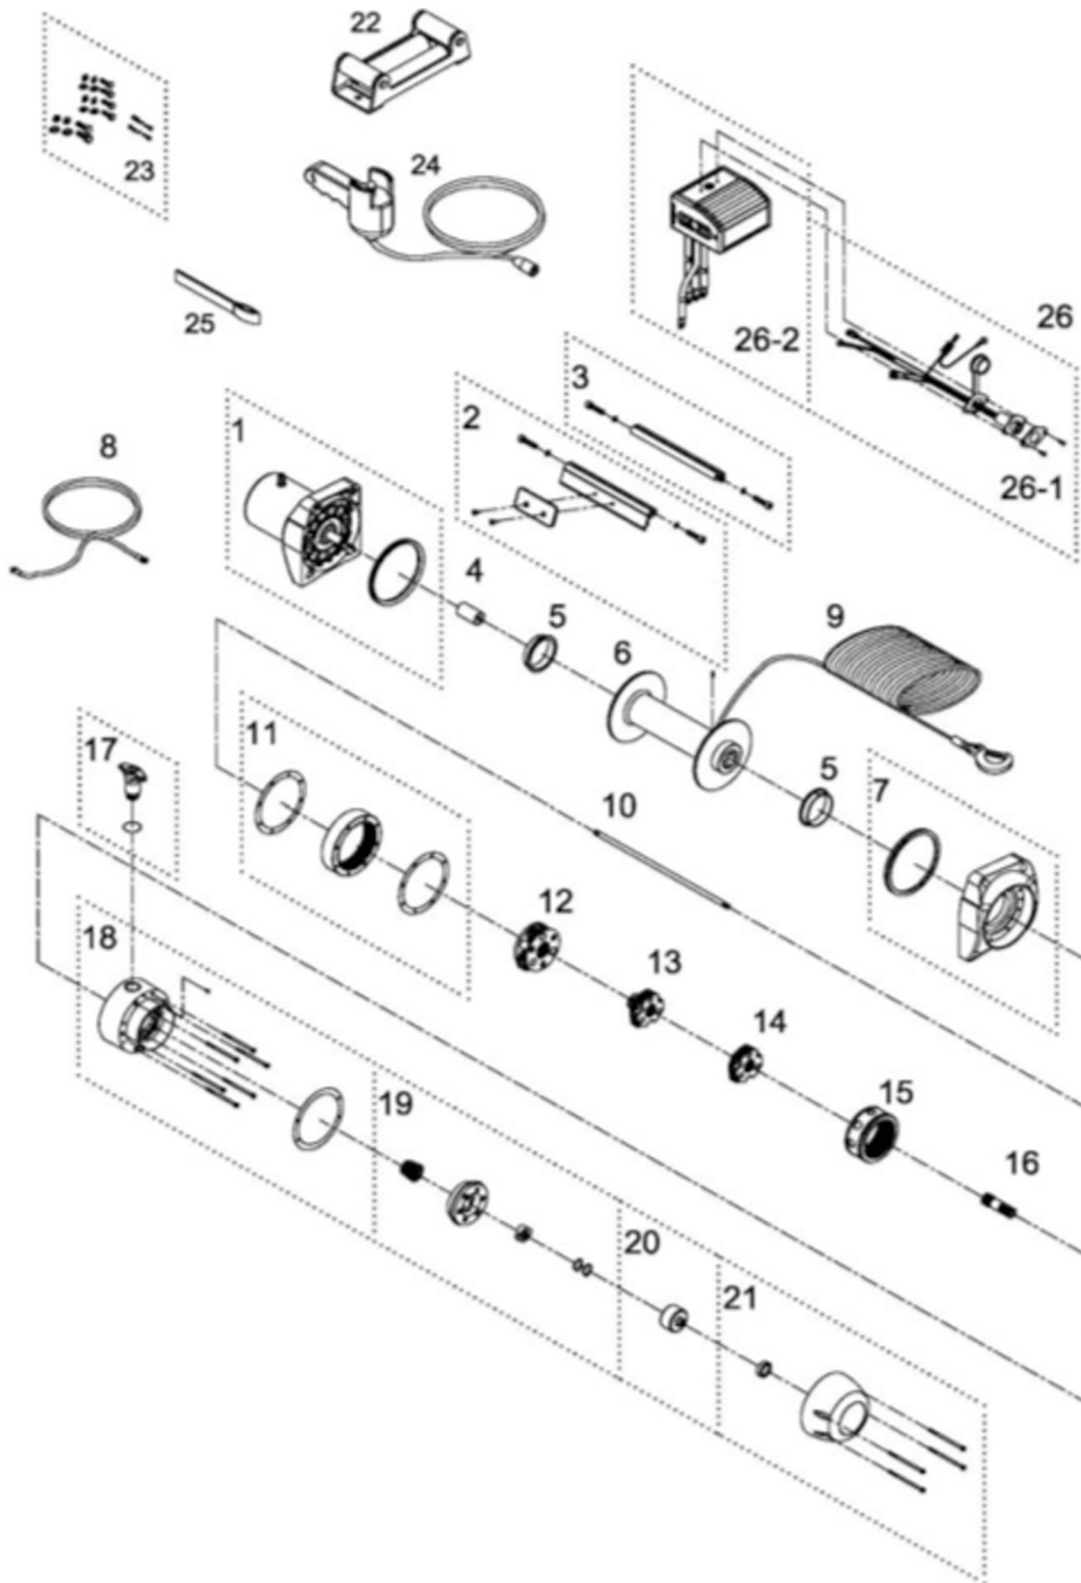

ComeUp Seal Gen2 9.5 Part Numbers: 295950 (12v)

Item	Part No.	Description	Q'ty	Price
1	882519	Waterproof motor w/housing 12V	1	
2	882521	Forward tie bar kit	1	
3	882522	Reverse tie bar kit	1	
4	880005	Motor coupling	1	
5	880006	Drum bushing	2	
6	881521	Drum kit	1	
7	882523	Gearbox support rack	1	
8	880009	Grounding lead	1	
9	880112	Wire rope w/hook	1	
10	880011	1st shaft	1	
11	880114	3rd ring gear kit	1	
12	880115	3rd stage carrier	1	
13	880116	2nd stage carrier	1	
14	880117	1st stage carrier	1	
15	880118	1st & 2nd ring gear	1	
16	880119	1st pinion	1	
17	881564	Clutch kit	1	
18	882524	Gear box kit	1	
19	880122	Cone brake disc kit	1	
20	881100	Brake clutch base	1	
21	882525	Brake cover kit	1	
22	880023	Roller fairlead	1	
23	880024	Mounting hardware	1	
24	880126	Remote control	1	
25	880026	Handsaver strap	1	
26	881164	Detachable control box 12V	1	
26-1	881373	Remote socket kit 12V	1	
26-2	881400	Detachable control pack 12V	1	

Telephone: +44 (0)1482 620991
Email: sales@winchsystems.co.uk
Web: www.winchsystems.co.uk

Telephone: +44 (0)1482 620991
Email: sales@winchsystems.co.uk
Web: www.winchsystems.co.uk