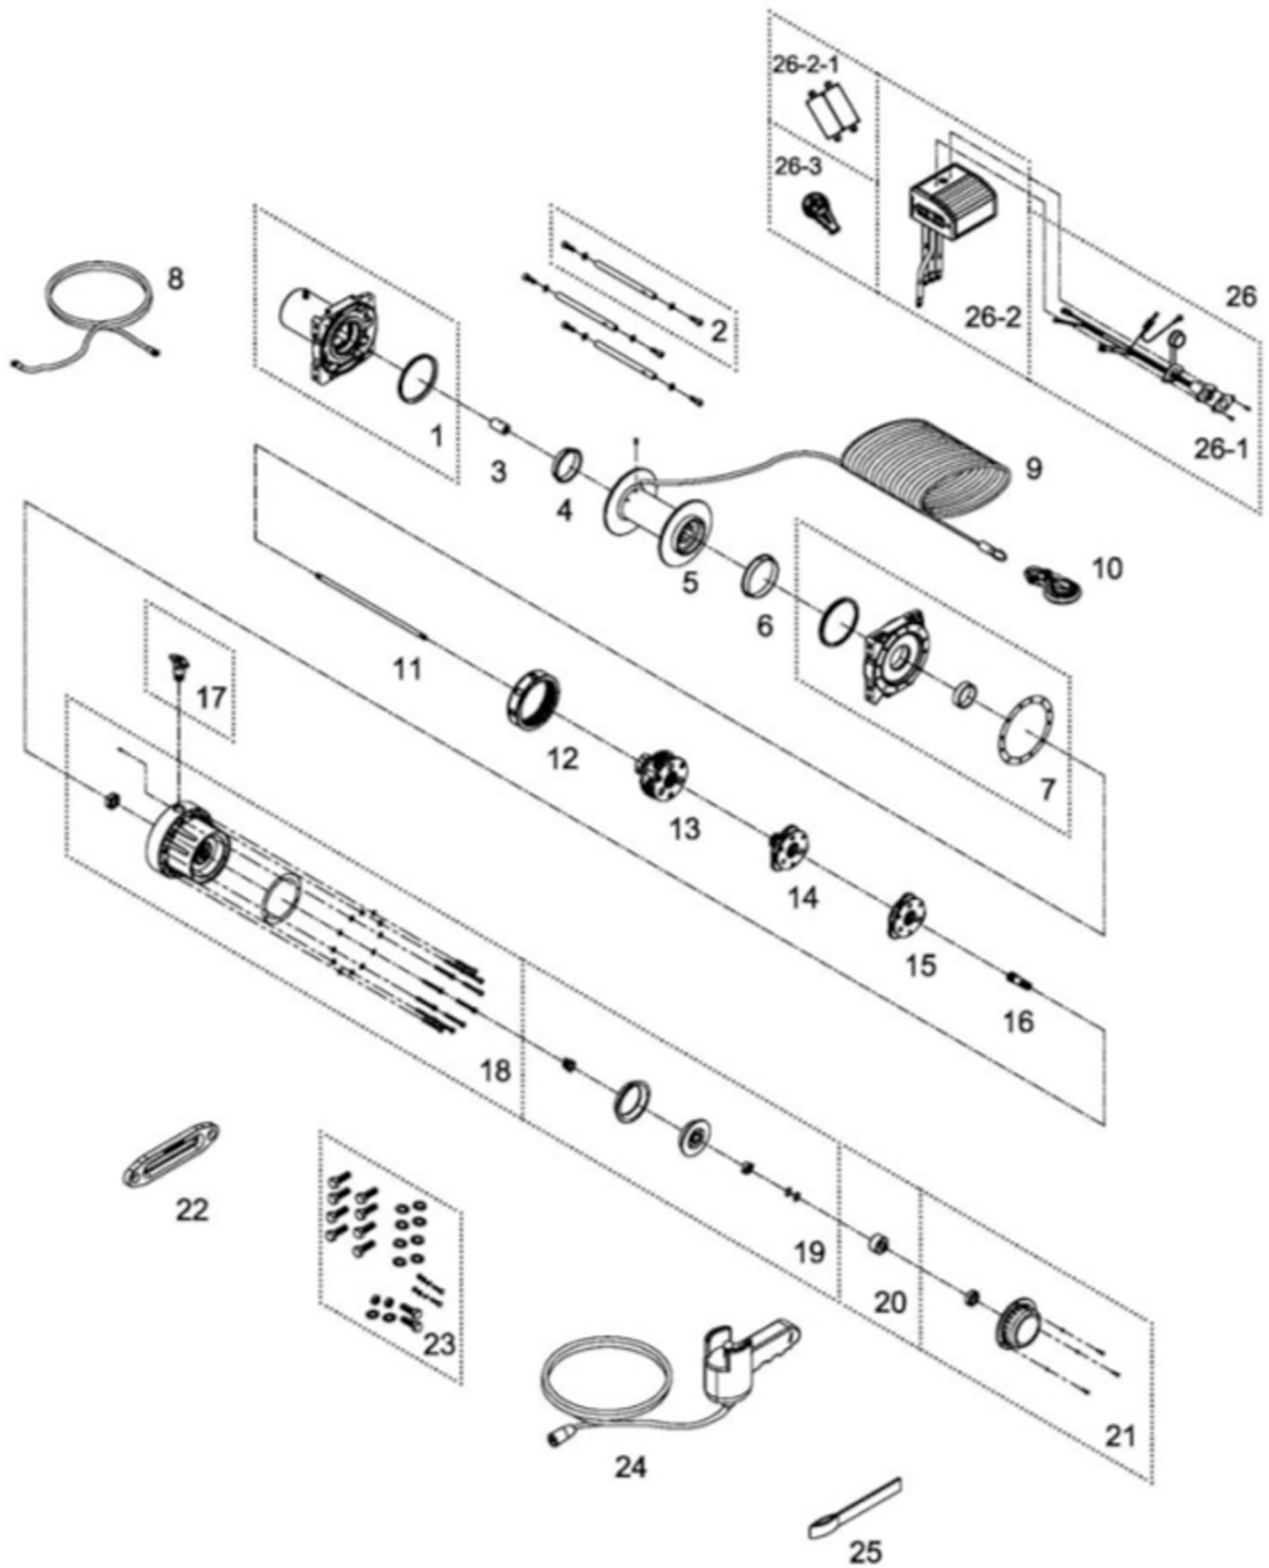

ComeUp Seal Gen2 16.5rs

Part Numbers: 295655 (12v) / 295667 (24v)

Item	Part No.	Description	Q'ty	Price
1	882883	Waterproof motor w/housing 12V	1	
	882884	Waterproof motor w/housing 24V	1	
2	882856	Tie bar kit	3	
3	882201	Motor coupling kit	1	
4	880048	Drum bushing	1	
5	882202	Drum kit	1	
6	882204	Drum bushing	1	
7	882900	Gearbox support rack kit	1	
8	880009	Grounding lead	1	
9	883325	Synthetic rope, 12 mm x 25m	1	
10	882477	Sling hook 8-10	1	
11	882206	1st shaft	1	
12	882208	3rd ring gear kit	1	
13	882901	3rd stage carrier kit	1	
14	882211	2nd stage carrier	1	
15	882212	1st stage carrier	1	
16	882213	1st pinion	1	
17	882214	Clutch kit	1	
18	882215	Gear box kit	1	
19	882216	Cone brake disc kit	1	
20	882217	Brake dutch base	1	
21	882423	Brake cover kit	1	
22	881061	Hawse fairlead; 184 mm throat	1	
23	882371	Mounting hardware	1	
24	880126	Remote control	1	
25	880026	Handsaver strap	1	
26	882780	Detachable control box 12V	1	
	882781	Detachable control box 24V	1	
26-1	881491	Remote socket kit 12/24V	1	
26-2	882846	Detachable control pack 12V	1	
	882847	Detachable control pack 24V	1	
26-2-1	882800	Wireless receiver	1	
26-3	881102	Wireless transmitter	1	

Telephone: +44 (0)1482 620991

Email: sales@winchsystems.co.uk

Web: www.winchsystems.co.uk

Telephone: +44 (0)1482 620991
Email: sales@winchsystems.co.uk
Web: www.winchsystems.co.uk