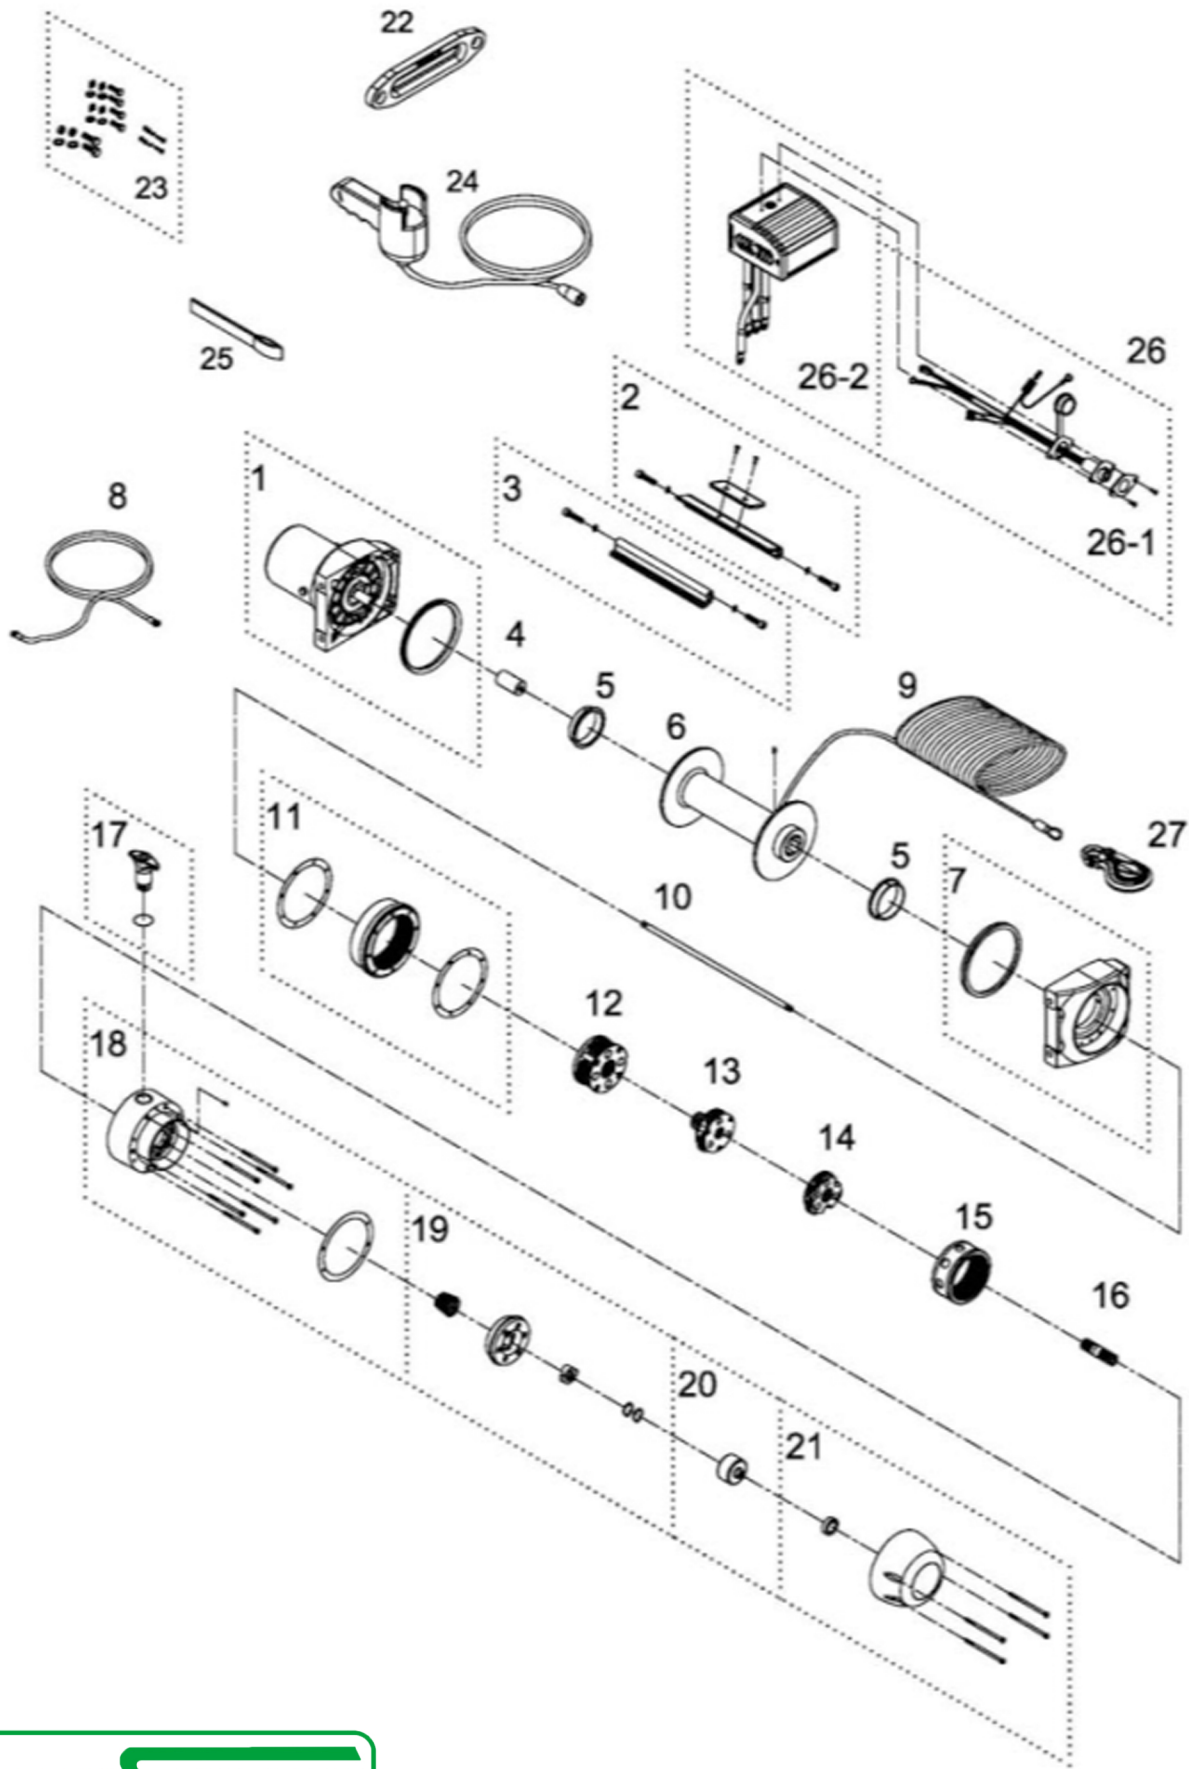

ComeUp Seal Gen2 12.5s

Part Numbers: 295750 (12v)

Item	Part No.	Description	Q'ty	Price
1	882519	Waterproof motor w/housing 12V	1	
2	882521	Forward tie bar kit	1	
3	882522	Reverse tie bar kit	1	
4	880005	Motor coupling	1	
5	880006	Drum bushing	2	
6	881521	Drum kit	1	
7	882523	Gearbox support rack	1	
8	880009	Grounding lead	1	
9	881649	Synthetic rope 11 mm x 25 m	1	
10	881523	1st shaft	1	
11	882535	3rd ring gear kit	1	
12	881960	3rd stage carrier	1	
13	881961	2nd stage carrier	1	
14	881962	1st stage carrier	1	
15	881963	1st & 2nd ring gear	1	
16	881964	1st pinion	1	
17	881564	Clutch kit	1	
18	882536	Gear box kit	1	
19	880122	Cone brake disc kit	1	
20	881100	Brake clutch base	1	
21	882537	Brake cover kit	1	
22	881061	Hawse fairlead; 184 mm throat	1	
23	880024	Mounting hardware	1	
24	880126	Remote control	1	
25	880026	Handsaver strap	1	
26	881164	Detachable control box 12V	1	
26-1	881373	Remote socket kit 12V	1	
26-2	881400	Detachable control pack 12V	1	
27	882477	Sling hook 8-10	1	

Telephone: +44 (0)1482 620991
Email: sales@winchsystems.co.uk
Web: www.winchsystems.co.uk

Telephone: +44 (0)1482 620991
Email: sales@winchsystems.co.uk
Web: www.winchsystems.co.uk