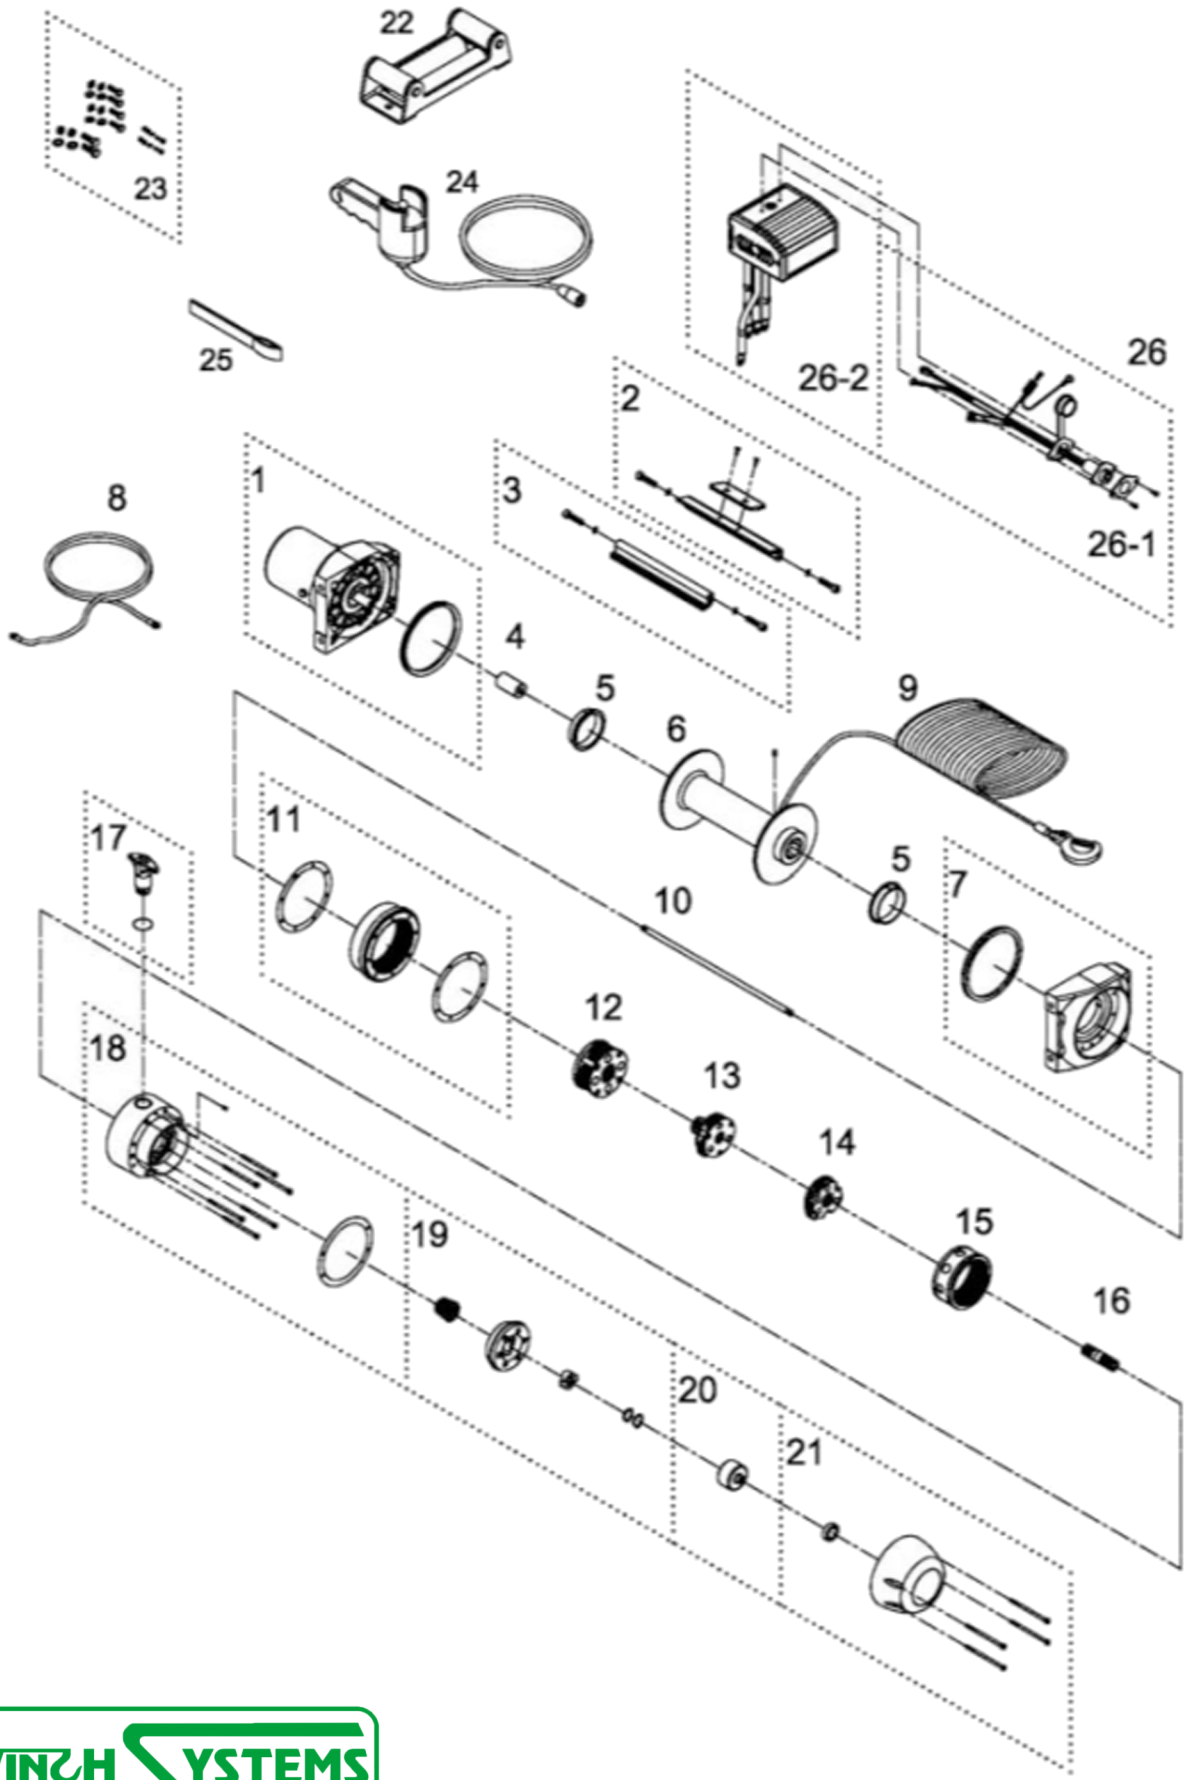

ComeUp Seal Gen2 12.5Part Numbers: 295730 (12v)

Item	Part No.	Description	Q'ty	Price
1	882519	Waterproof motor w/housing 12V	1	
2	882521	Forward tie bar kit	1	
3	882522	Reverse tie bar kit	1	
4	880005	Motor coupling	1	
5	880006	Drum bushing	2	
6	881521	Drum kit	1	
7	882523	Gearbox support rack	1	
8	880009	Grounding lead	1	
9	881522	Wire rope w/hook 9.5 mm x 25 m	1	
10	881523	1st shaft	1	
11	882535	3rd ring gear kit	1	
12	881960	3rd stage carrier	1	
13	881961	2nd stage carrier	1	
14	881962	1st stage carrier	1	
15	881963	1st & 2nd ring gear	1	
16	881964	1st pinion	1	
17	881564	Clutch kit	1	
18	882536	Gear box kit	1	
19	880122	Cone brake disc kit	1	
20	881100	Brake clutch base	1	
21	882537	Brake cover kit	1	
22	880023	Roller fairlead	1	
23	880024	Mounting hardware	1	
24	880126	Remote control	1	
25	880026	Handsaver strap	1	
26	881164	Detachable control box 12V	1	
26-1	881373	Remote socket kit 12V	1	
26-2	881400	Detachable control pack 12V	1	

Telephone: +44 (0)1482 620991
Email: sales@winchsystems.co.uk
Web: www.winchsystems.co.uk

Telephone: +44 (0)1482 620991
Email: sales@winchsystems.co.uk
Web: www.winchsystems.co.uk